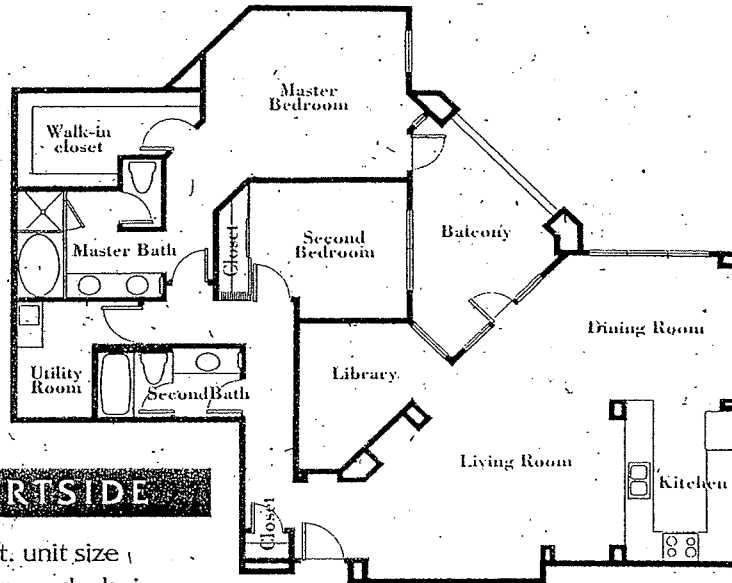

THE EDGEWATER

1056 sq. ft. unit size
 104 sq. ft. average deck size

THE EMBARCADERO

1445 sq. ft. unit size
 119 sq. ft. average deck size

THE PORTSIDE

1550 sq. ft. unit size
 140 sq. ft. average deck size

THE WATERFRONT

1st floor - 1720 sq. ft. unit size
 136 sq. ft. average deck size
 2nd, 3rd, and 4th floors - 1800 sq. ft. unit size
 135 sq. ft. average deck size

THE TIDEWATER

1782 sq. ft. unit size
 290 sq. ft. average deck size

THE SEAPORT

1559 sq. ft. unit size
 174 sq. ft. average deck size