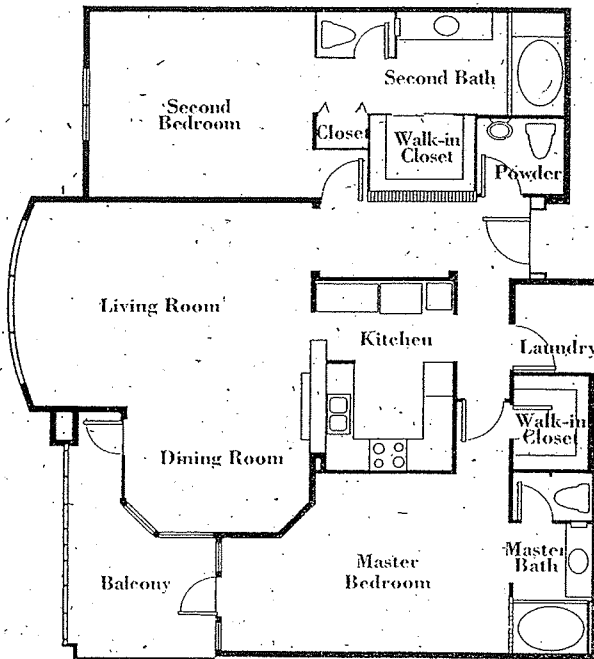

THE EDGEWATER

1056 sq. ft. unit size
 104 sq. ft. average deck size

THE EMBARCADERO

1445 sq. ft. unit size
 119 sq. ft. average deck size

THE PORTSIDE

1550 sq. ft. unit size
 140 sq. ft. average deck size

THE WATERFRONT

1st floor - 1720 sq. ft. unit size
 136 sq. ft. average deck size
 2nd, 3rd, and 4th floors - 1800 sq. ft. unit size
 135 sq. ft. average deck size

THE TIDEWATER

1782 sq. ft. unit size
 290 sq. ft. average deck size

THE SEAPORT

1559 sq. ft. unit size
 174 sq. ft. average deck size