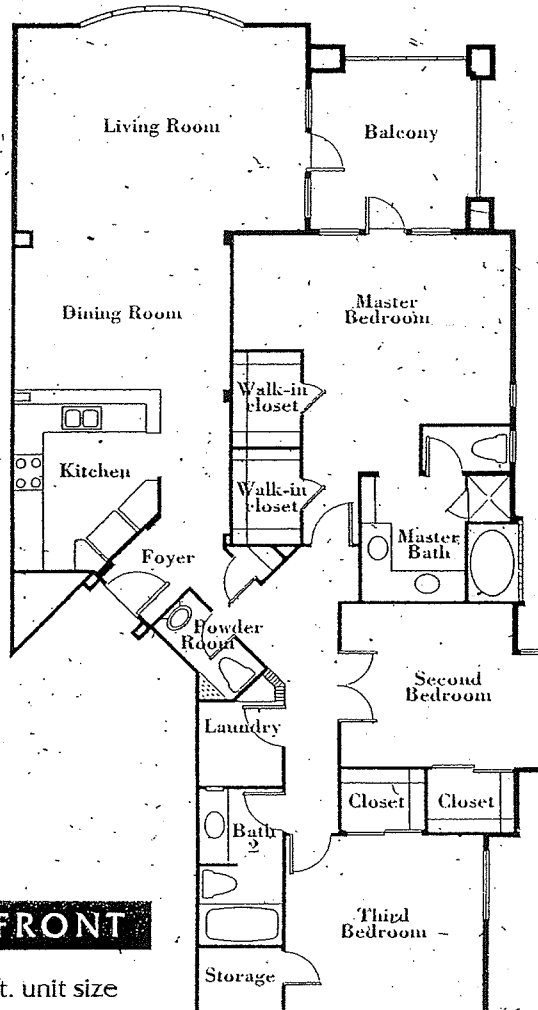

THE EDGEWATER

1056 sq. ft. unit size
 104 sq. ft. average deck size

THE EMBARCADERO

1445 sq. ft. unit size
 119 sq. ft. average deck size

THE PORTSIDE

1550 sq. ft. unit size
 140 sq. ft. average deck size

THE WATERFRONT

1st floor - 1720 sq. ft. unit size
 136 sq. ft. average deck size
 2nd, 3rd, and 4th floors - 1800 sq. ft. unit size
 135 sq. ft. average deck size

THE TIDEWATER

1782 sq. ft. unit size
 290 sq. ft. average deck size

THE SEAPORT

1559 sq. ft. unit size
 174 sq. ft. average deck size