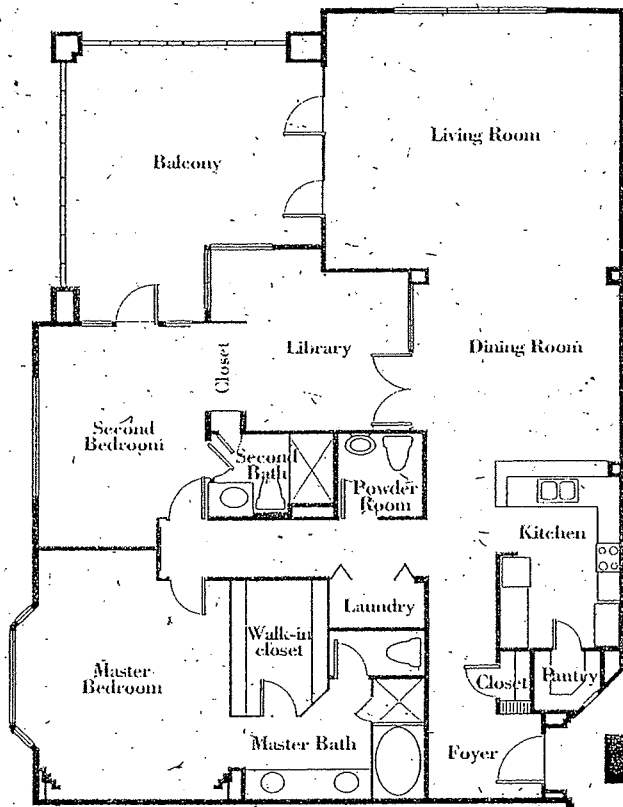

THE EDGEWATER

1056 sq. ft. unit size
 104 sq. ft. average deck size

THE EMBARCADERO

1445 sq. ft. unit size
 119 sq. ft. average deck size

THE PORTSIDE

1550 sq. ft. unit size
 140 sq. ft. average deck size

THE WATERFRONT

1st floor - 1720 sq. ft. unit size
 136 sq. ft. average deck size
 2nd, 3rd, and 4th floors - 1800 sq. ft. unit size
 135 sq. ft. average deck size

THE TIDEWATER

1782 sq. ft. unit size
 290 sq. ft. average deck size

THE SEAPORT

1559 sq. ft. unit size
 174 sq. ft. average deck size