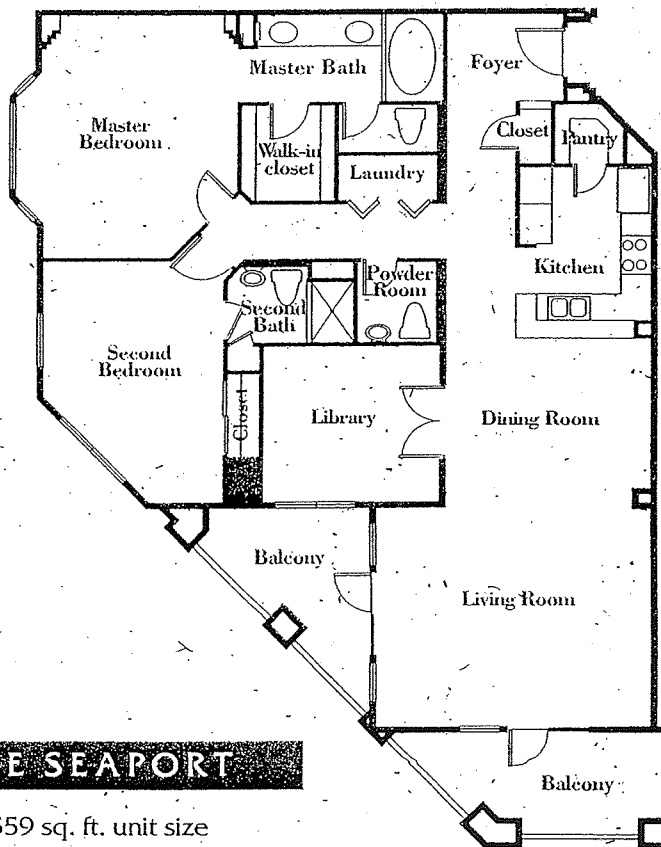

THE EDGEWATER

1056 sq. ft. unit size
 104 sq. ft. average deck size

THE EMBARCADERO

1445 sq. ft. unit size
 119 sq. ft. average deck size

THE PORTSIDE

1550 sq. ft. unit size
 140 sq. ft. average deck size

THE WATERFRONT

1st floor - 1720 sq. ft. unit size
 136 sq. ft. average deck size
 2nd, 3rd, and 4th floors - 1800 sq. ft. unit size
 135 sq. ft. average deck size

THE TIDEWATER

1782 sq. ft. unit size
 290 sq. ft. average deck size

THE SEAPORT

1559 sq. ft. unit size
 174 sq. ft. average deck size