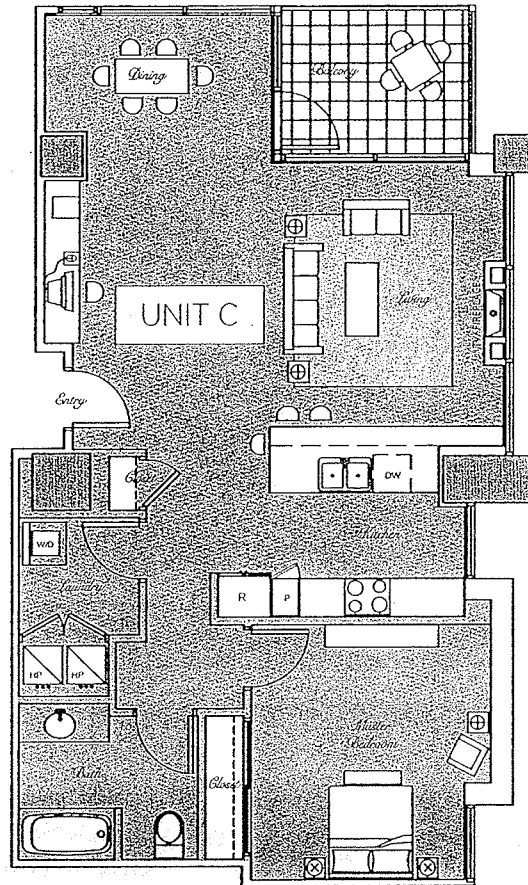

Cosmopolitan Series

ONE 1 BEDROOM PLAN | LEVELS 05-07
APPROX RANGE: 883-1050 SQ. FT.

Sapphire Series

THREE 2 BEDROOM PLANS | LEVELS 08-23
APPROX RANGE: 1220-2020 SQ. FT.

Penthouse Series

TWO 2 & 3 BEDROOM PLANS WITH ADDITIONAL FAMILY ROOM
LEVELS 24-31 | APPROX RANGE 2700 SQ FT