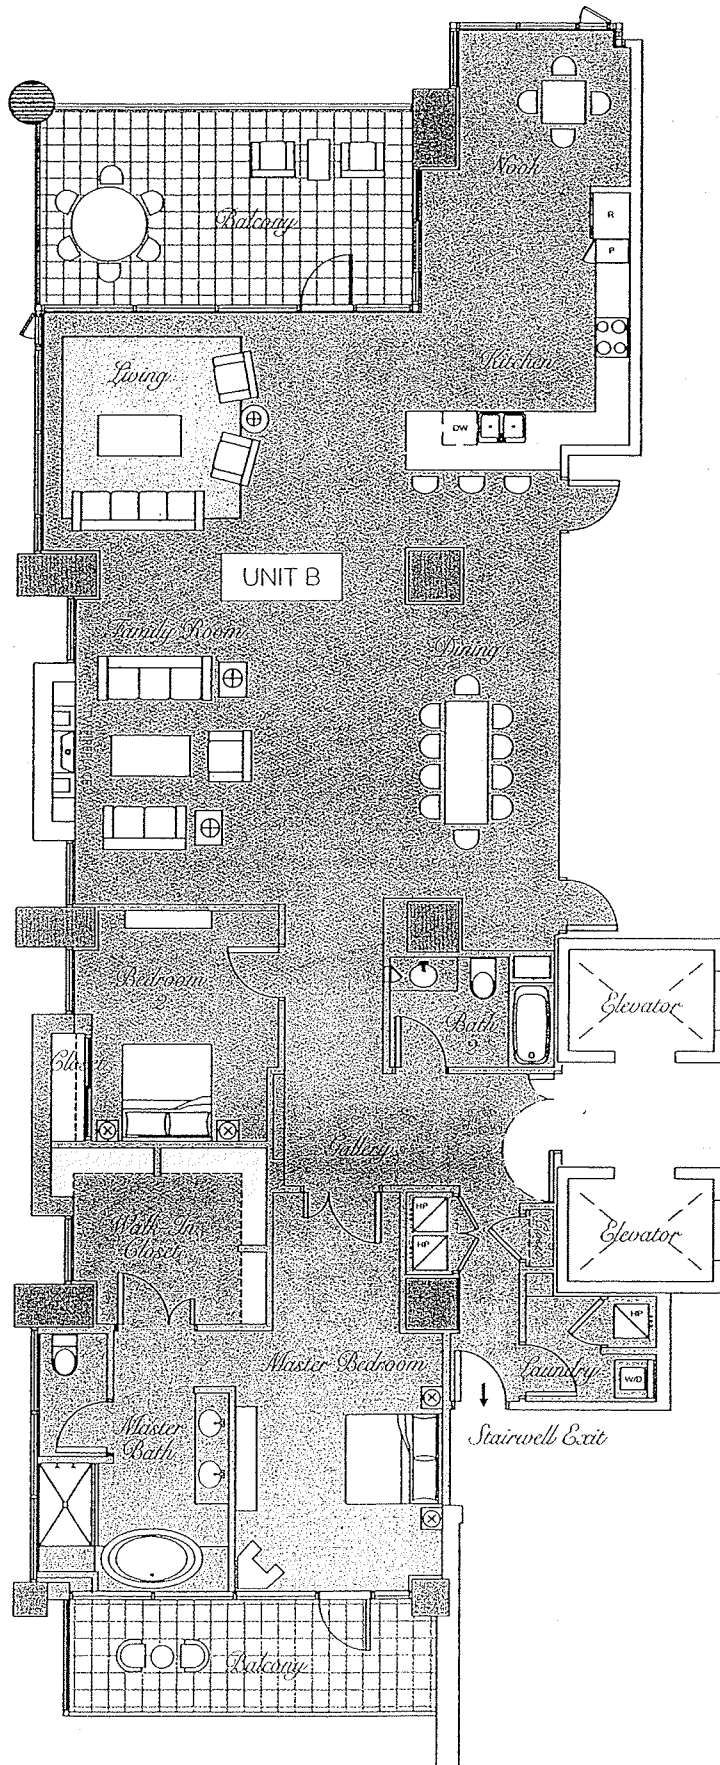

Cosmopolitan Series

ONE 1 BEDROOM PLAN | LEVELS 05-07
APPROX RANGE: 883-1050 SQ. FT.

Sapphire Series

THREE 2 BEDROOM PLANS | LEVELS 08-23
APPROX RANGE: 1220-2020 SQ. FT.

Penthouse Series

TWO 2 & 3 BEDROOM PLANS WITH ADDITIONAL FAMILY ROOM
LEVELS 24-31 | APPROX RANGE 2700 SQ FT