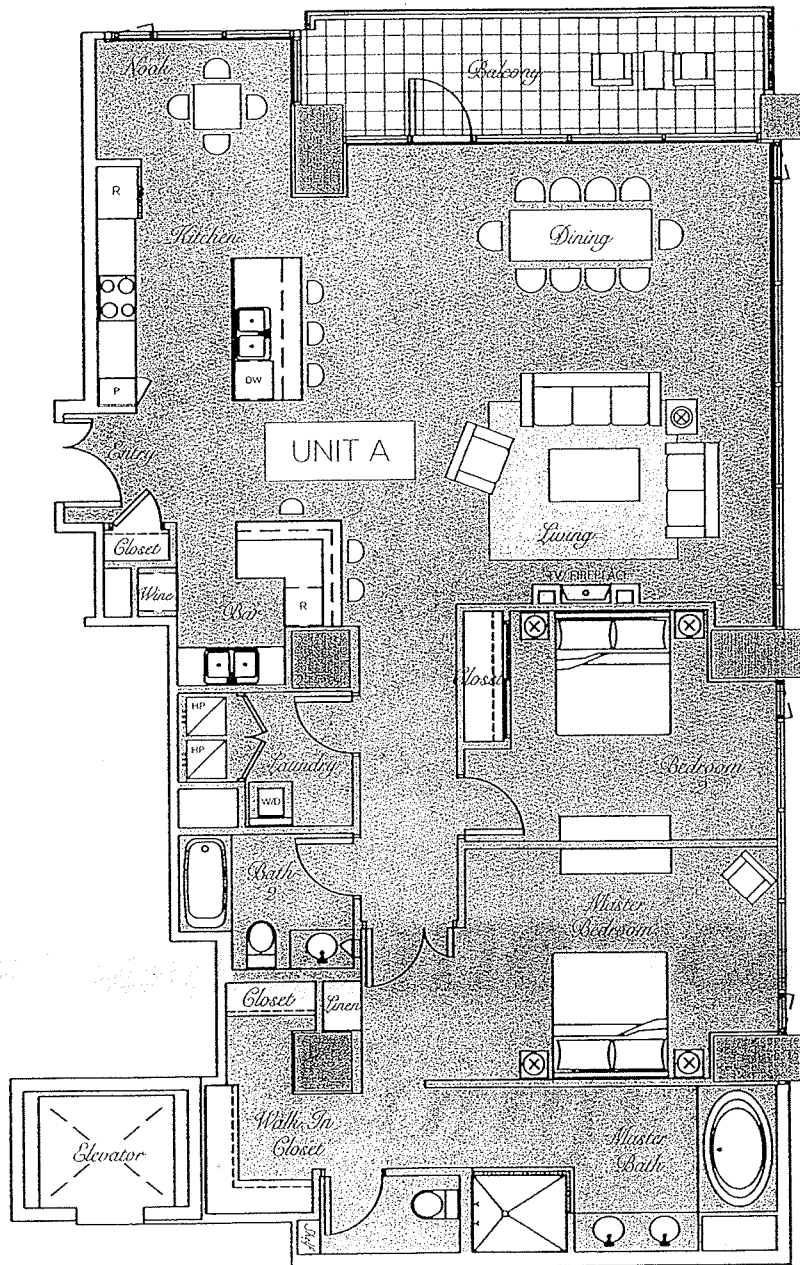

Cosmopolitan Series

ONE 1 BEDROOM PLAN | LEVELS 05-07
APPROX RANGE: 883-1050 SQ. FT.

Sapphire Series

THREE 2 BEDROOM PLANS | LEVELS 08-23
APPROX RANGE: 1220-2020 SQ. FT.

Penthouse Series

TWO 2 & 3 BEDROOM PLANS WITH ADDITIONAL FAMILY ROOM
LEVELS 24-31 | APPROX RANGE 2700 SQ FT