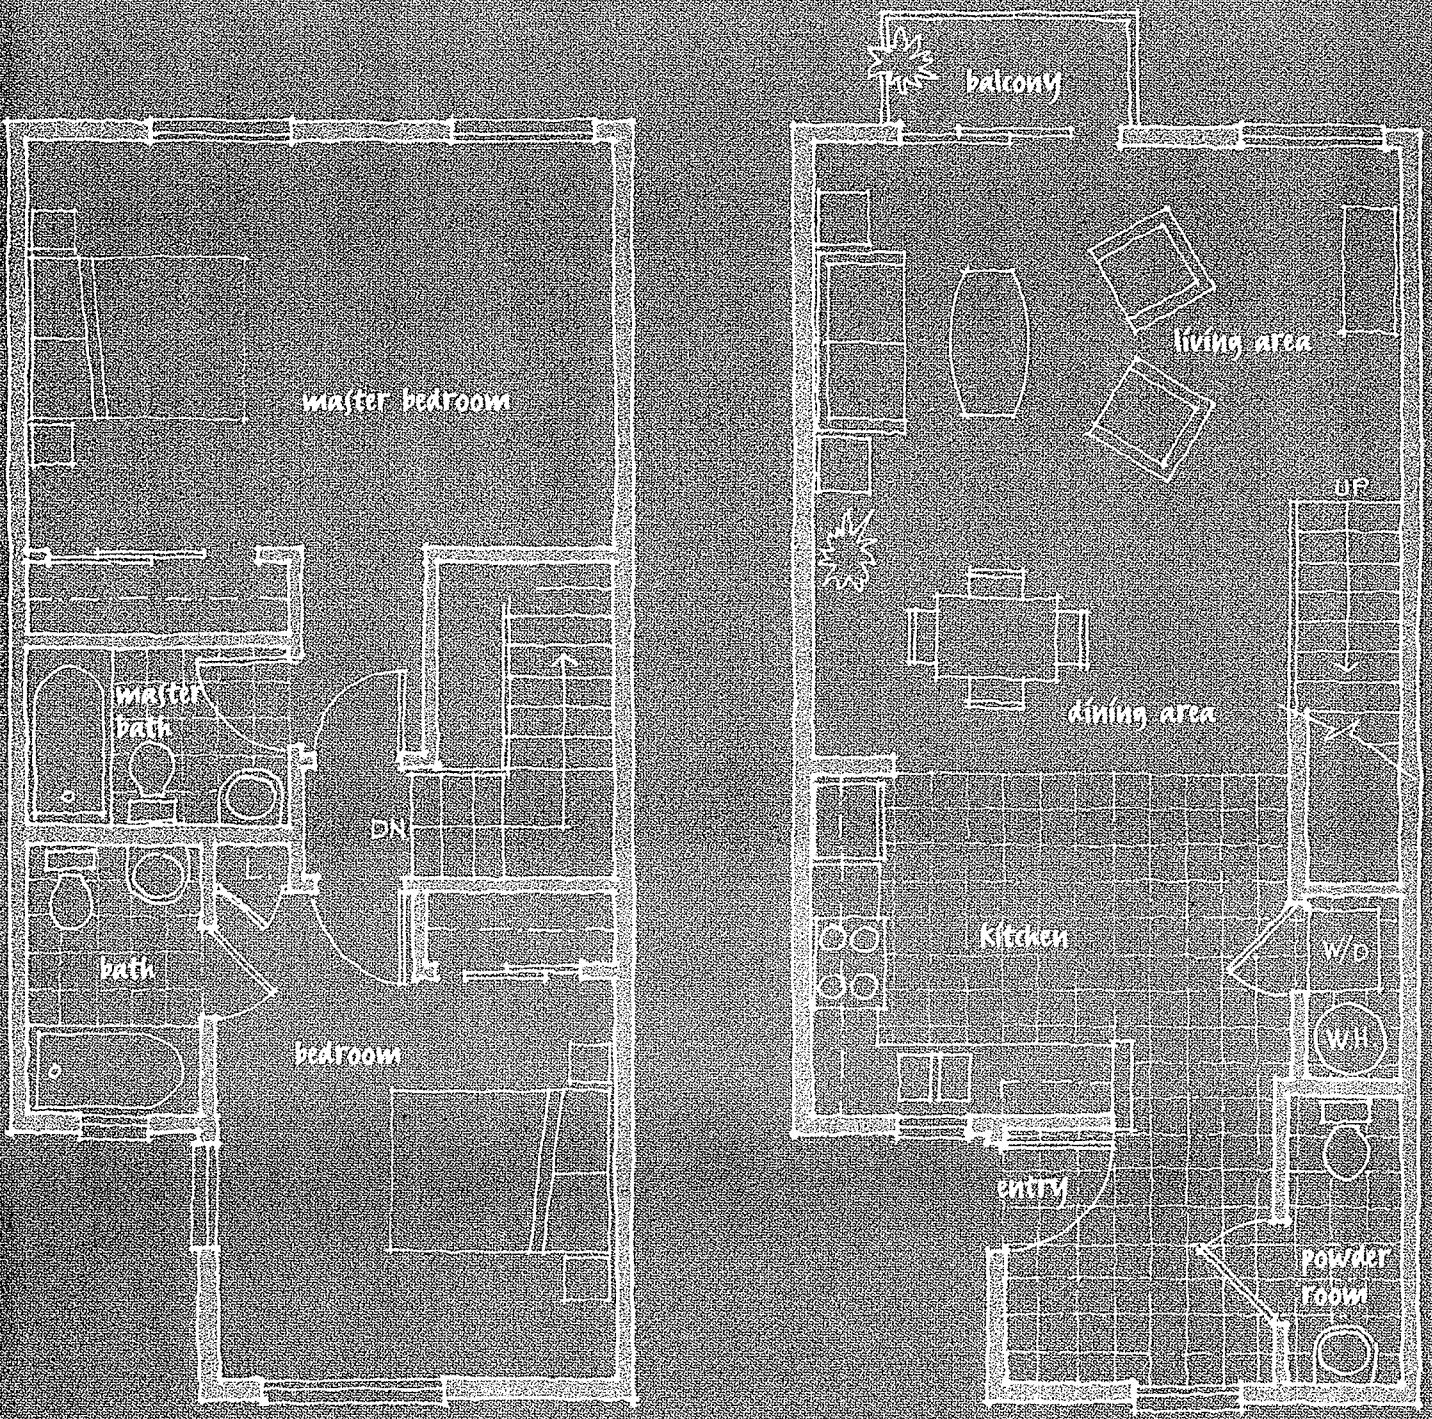

Hawthorn Place / plan 1  
 2 bedroom, 2 bath  
 Approximate s.f. 875 to 925

Hawthorn Place / plan 4  
 2 bedroom, 2.5 bath  
 Approximate s.f. 994 to 1033