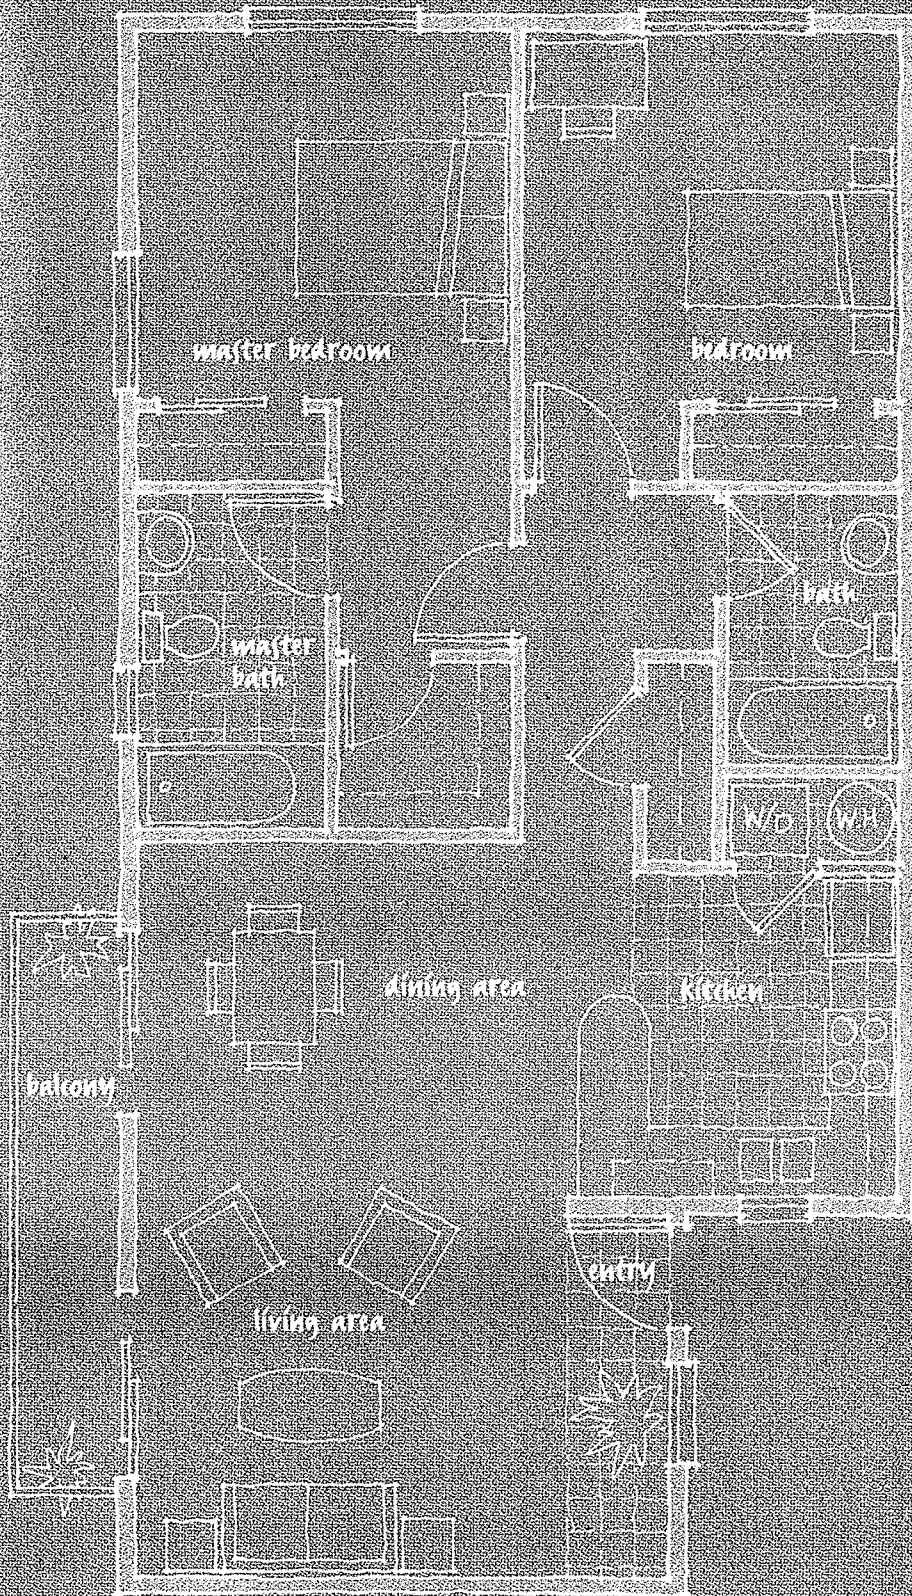

Hawthorn Place / plan 2
2 bedroom, 2 bath
Approximate s.f. 660 to 900

Hawthorn Place / plan 3
2 bedrooms, 2 bath
Approximate s.f. 1,072