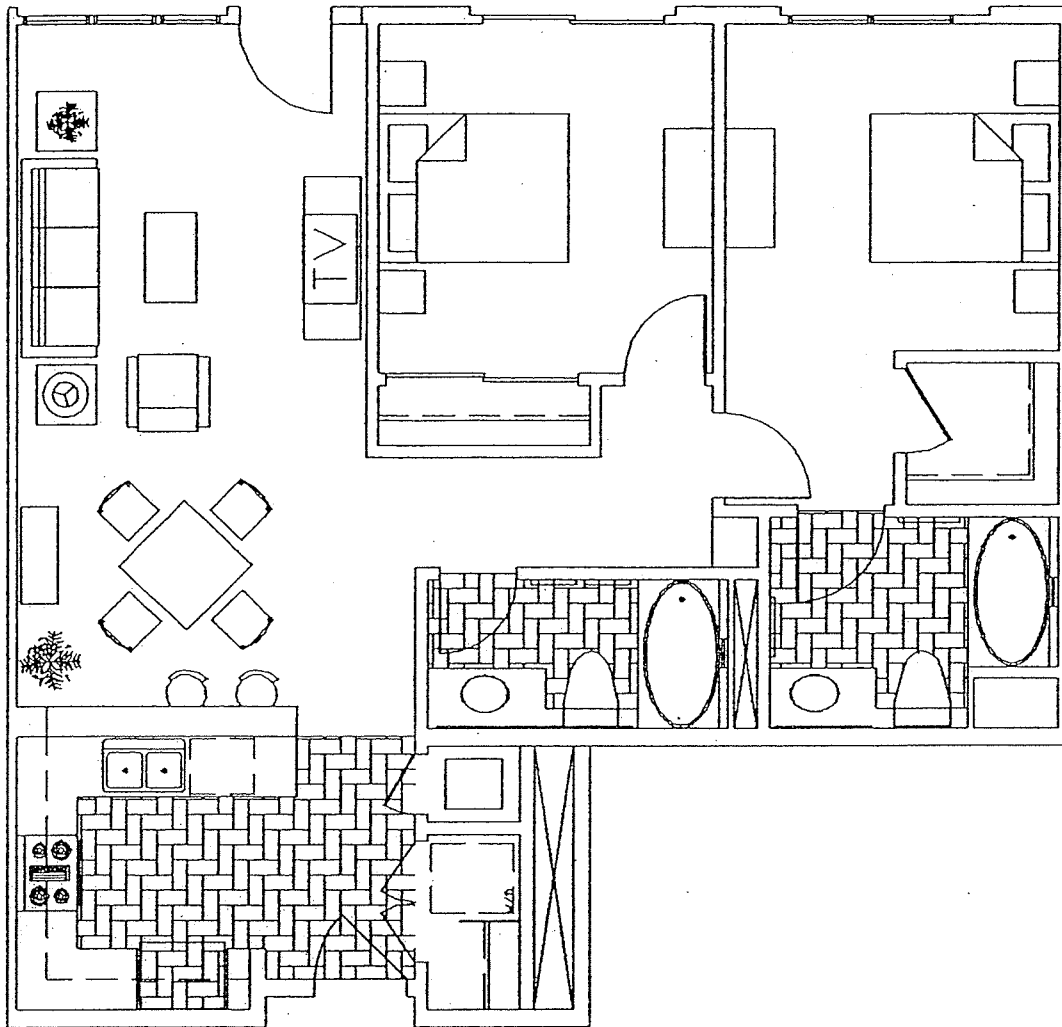

Builder reserves the right to change floor plans and specifications without notice. Floor plans not to scale but are artistic representations only.

Unit A3 2 BEDROOM 2 BATH

993 SQUARE FEET

Builder reserves the right to change floor plans and specifications without notice. Floor plans not to scale but are artistic representations only.

Unit A4 2 BEDROOM, 2 BATH

1016 SQUARE FEET

*Builder reserves the right to change floor plans and specifications without notice. Floor plans not to scale but are artistic representations only.*

Unit 45 First Floor 2 BEDROOM, 2 1/2 BATH