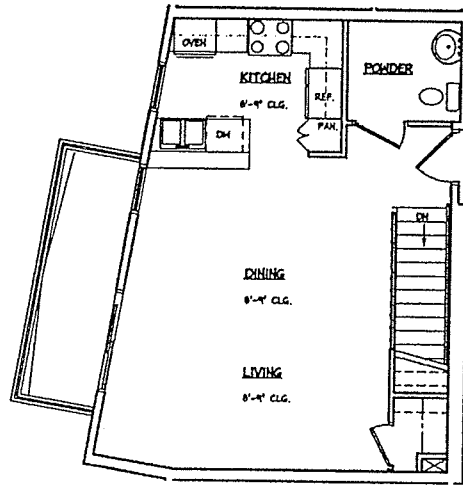

TOWNS

Unit Type V

T53, T24

- 2 stories
- 2 bedrooms
- 2.5 bathrooms

1st story	521 sq. ft.
2nd story	711 sq. ft.
total	1,232 sq. ft.

1st story.....