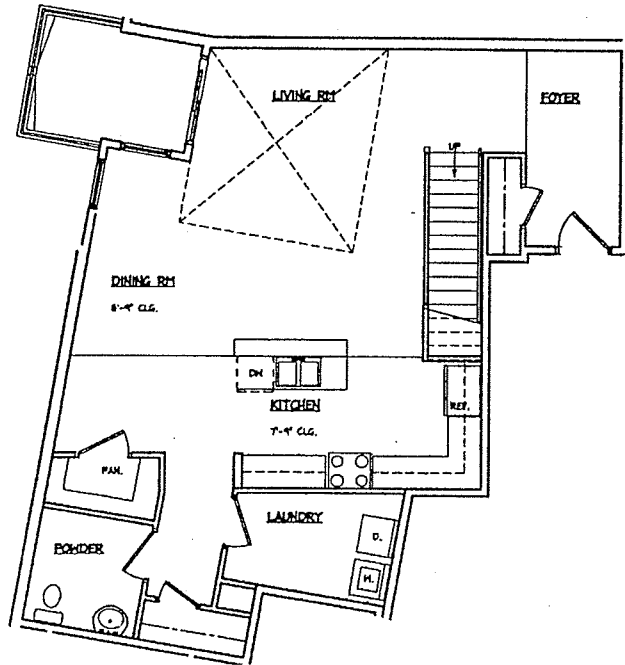

TOWNS

Unit Type Z

T36

- 2 stories
- 1 bedroom
- 1.5 bathrooms
- laundry room

1st story	844 sq. ft.
2nd story	526 sq. ft.
total	1,370 sq. ft.

1st story