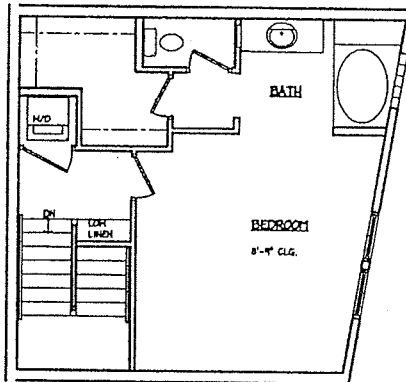

2nd story.....