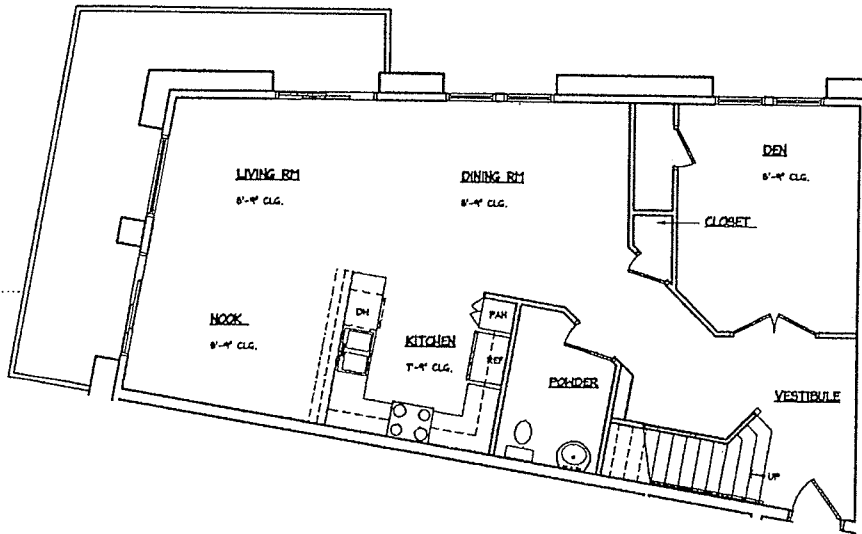

TOWNS

Unit Type E

T12

- 2 stories
- 2 bedrooms
- 2.5 bathrooms
- den
- nook
- laundry room

1st story	921 sq. ft.
2nd story	764 sq. ft.
total	1,685 sq. ft.

1st story