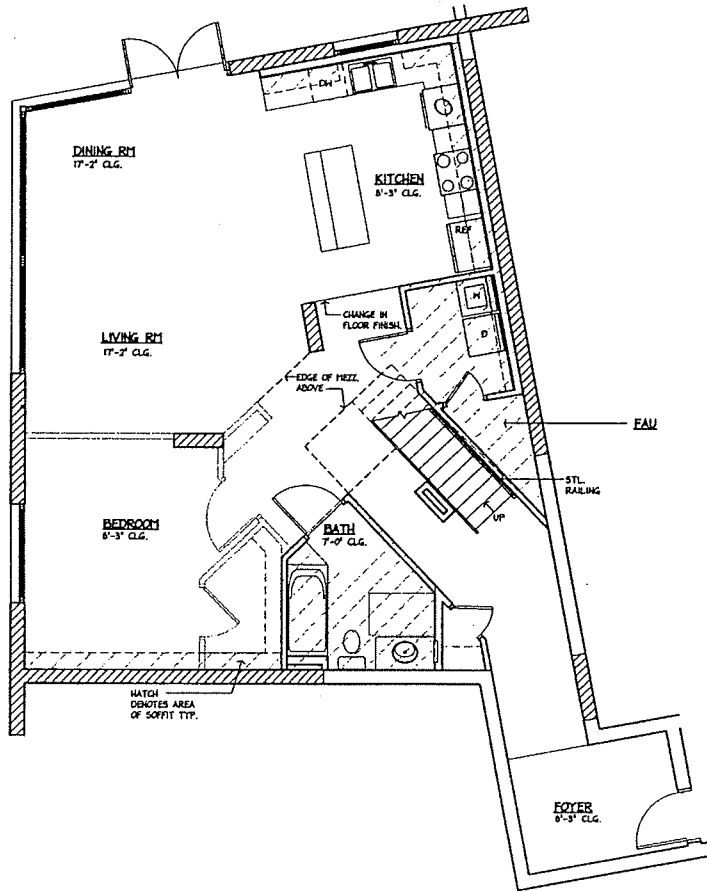

Lofts

Unit Type K

L10, L26, L42

- 2 stories
- 3 bedrooms
- 3 bathrooms
- laundry room

1st story 1,189 sq. ft.

2nd story 716 sq. ft.

total 1,260 sq. ft.

1st story