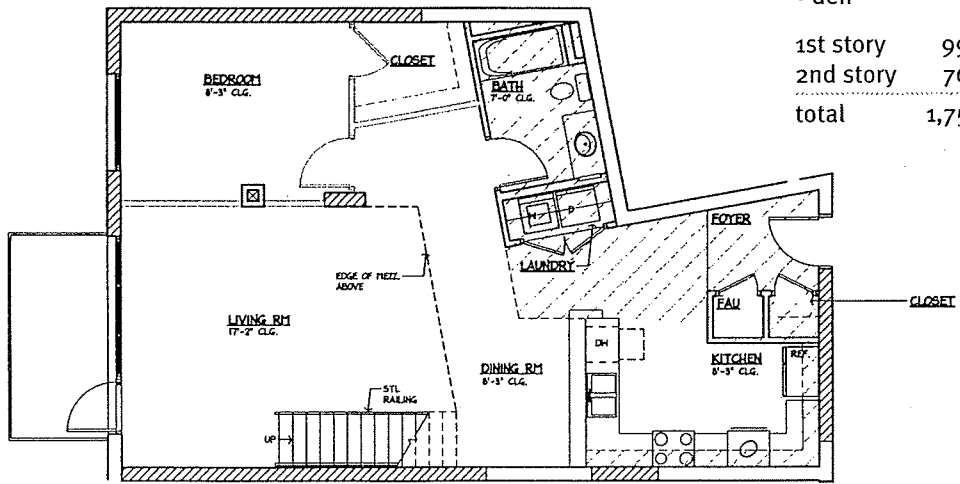

Lofts

Unit Type J

L9, L25, L41

- 2 stories
- 2 bedrooms
- 2 bathrooms
- den

1st story	994 sq. ft.
2nd story	760 sq. ft.
total	1,754 sq. ft.

1st story.....