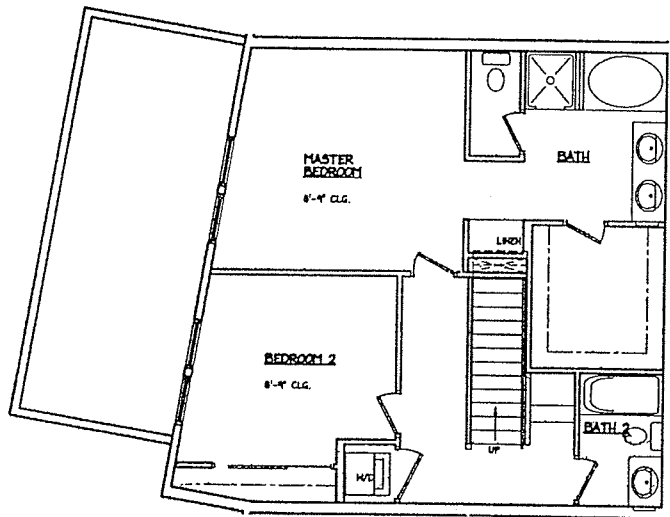

2nd story.....