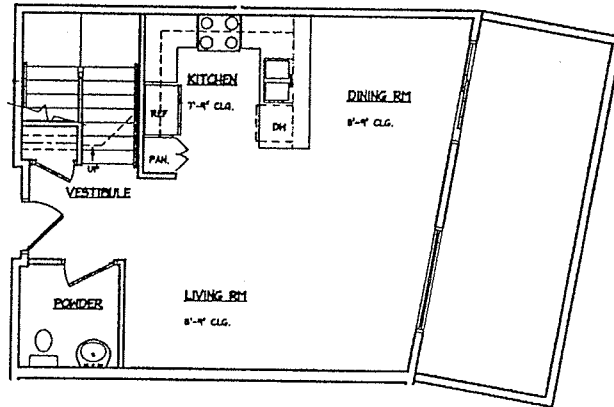

TOWNS

Unit Type R

T17

- 2 stories
- 2 bedrooms
- 2.5 bathrooms

1st story	541 sq. ft.
2nd story	602 sq. ft.
total	1,143 sq. ft.

1st story.....