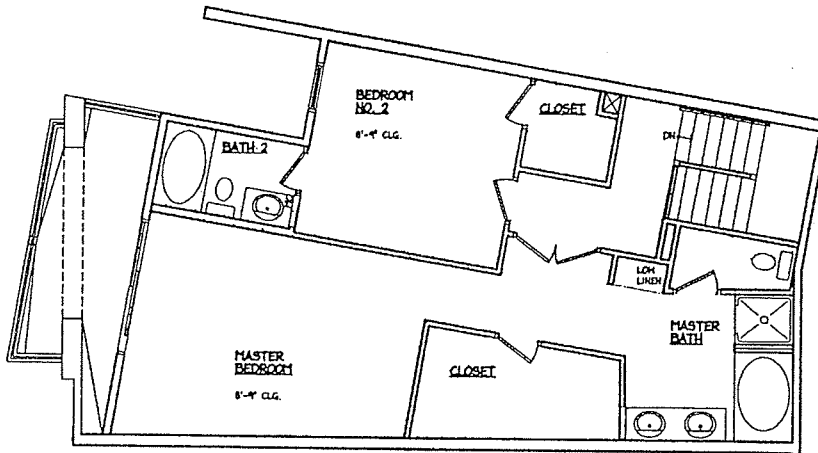

TOWNS

Unit Type C

T6

- 2 stories
- 2 bedrooms
- 2.5 bathrooms
- laundry room

1st story	816 sq. ft.
2nd story	764 sq. ft.
total	1,580 sq. ft.

1st story

2nd story