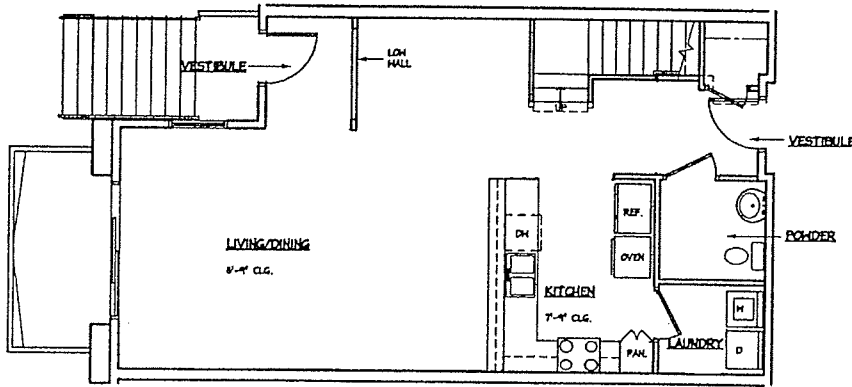

TOWNS

Unit Type D

T7, T8, T9, T10

- 2 stories
- 2 bedrooms
- 2.5 bathrooms
- laundry room

1st story.....

1st story	769 sq. ft.
2nd story	791 sq. ft.
total	1,560 sq. ft.

alt. 1 1st story	758 sq. ft.
alt. 1 2nd story	872 sq. ft.
total	1,630 sq. ft.

2nd story.....