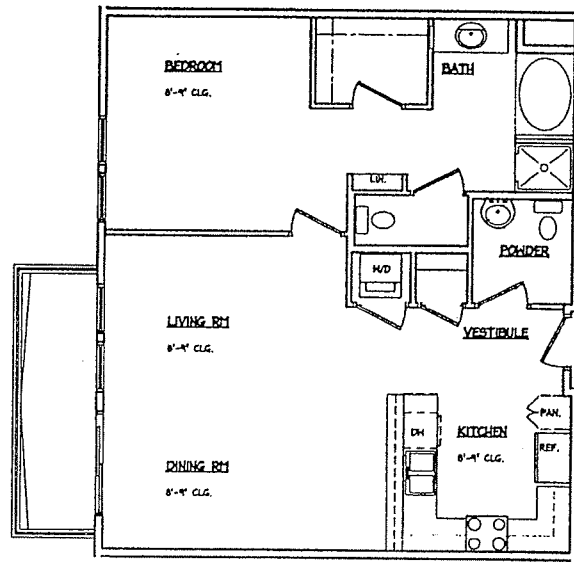

t o w n s

Unit Type N

T30, T34, T35, T47,
T51, T52

- 1 story
- 1 bedroom
- 1.5 bathrooms

.....
902 sq. ft.