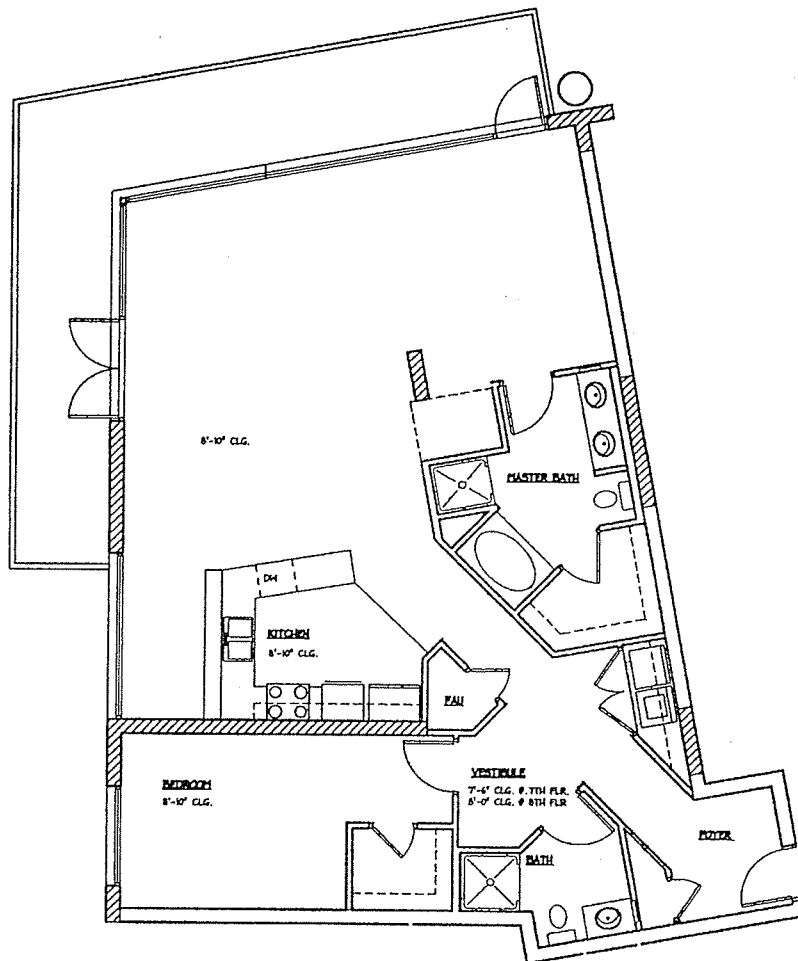

Lofts

Unit Type GG

L54, L64

- 1 story
- 2 bathrooms

1,466 sq. ft.