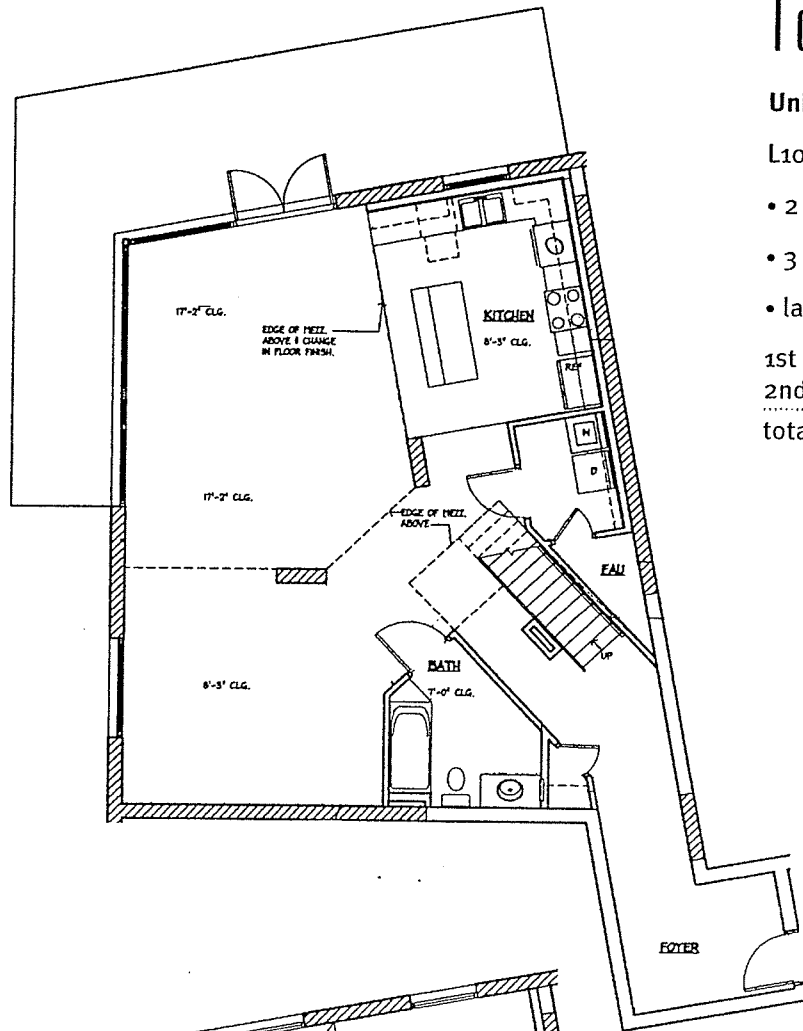

Lofts

Unit Type K

L10, L26, L42

- 2 stories
- 3 bathrooms
- laundry room

1st story	1,189 sq. ft.
2nd story	716 sq. ft.
total	1,905 sq. ft.

1st story.....