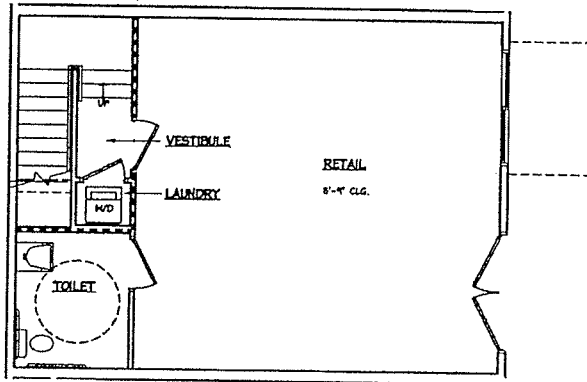

TOWNS

Unit Type B

T5

- 2 stories
- 1.5 bathrooms
- 1st-story retail space

1st story	617 sq. ft.
2nd story	654 sq. ft.
total	1,271 sq. ft.

1st story