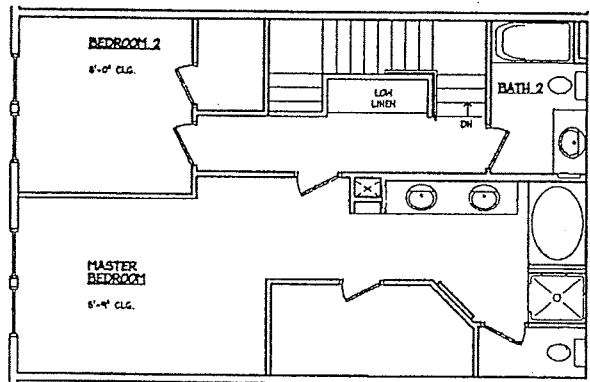

alt. 2nd story.....