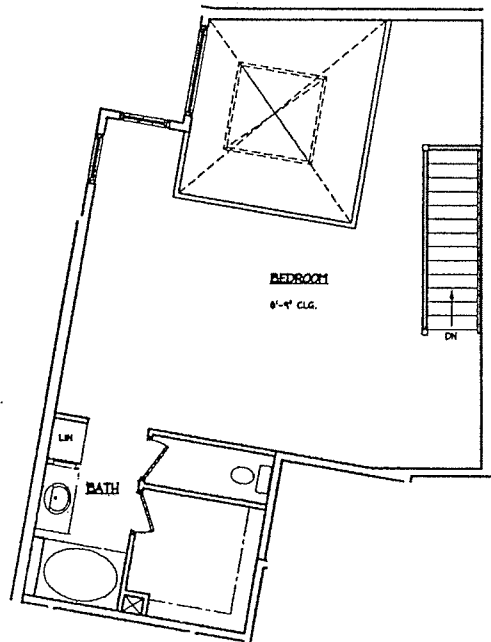

TOWNS

Unit Type Z

T36

- 2 stories
- 1 bedroom
- 1.5 bathrooms
- laundry room

1st story	844 sq. ft.
2nd story	526 sq. ft.
total	1,370 sq. ft.

1st story

2nd story