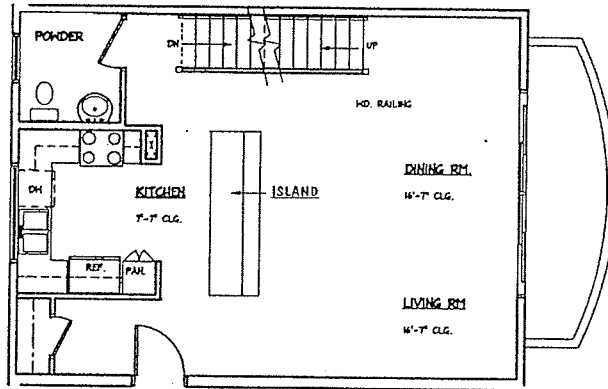

TOWNS

Unit Type Q

T55

- 3 stories
- 2 bedrooms
- 2.5 bathrooms
- 3rd story mezzanine

1st story	706 sq. ft.
2nd story	639 sq. ft.
3rd story	177 sq. ft.
total	1,522 sq. ft.

1st story

2nd story

3rd story