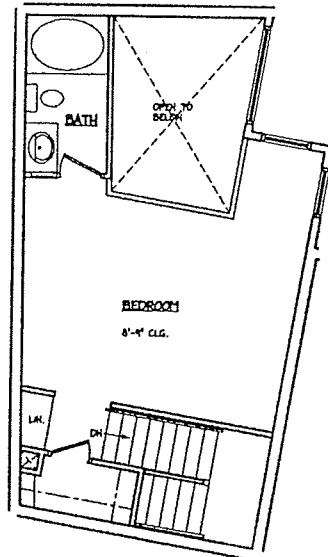

2nd story.....