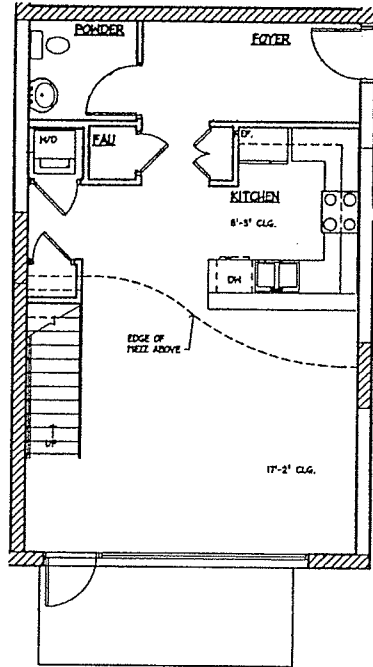

Lofts

Unit Type T

L20, L36

- 2 stories
- 1.5 bathrooms

1st story 645 sq. ft.

2nd story 480 sq. ft.

total 1,125 sq. ft.

1st story.....