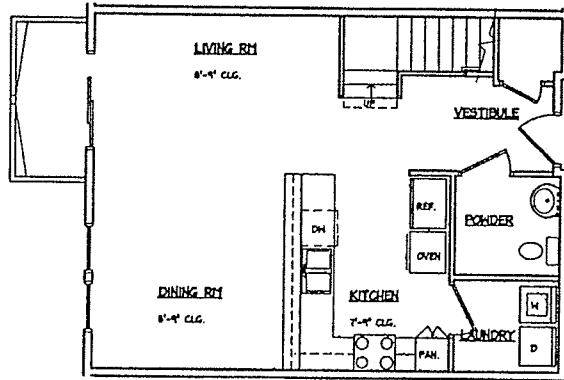

TOWNS

Unit Type F

T13, T14, T15, T20,
T21, T22

- 2 stories
- 2 bedrooms
- 2.5 bathrooms
- laundry room

1st story	598 sq. ft.
2nd story	619 sq. ft.
total	1,217 sq. ft.

alt. 1st story	598 sq. ft.
alt. 2nd story	674 sq. ft.
total	1,272 sq. ft.

1st story.....