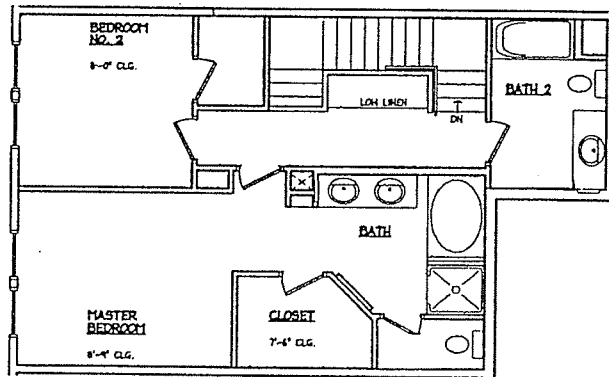

2nd story.....