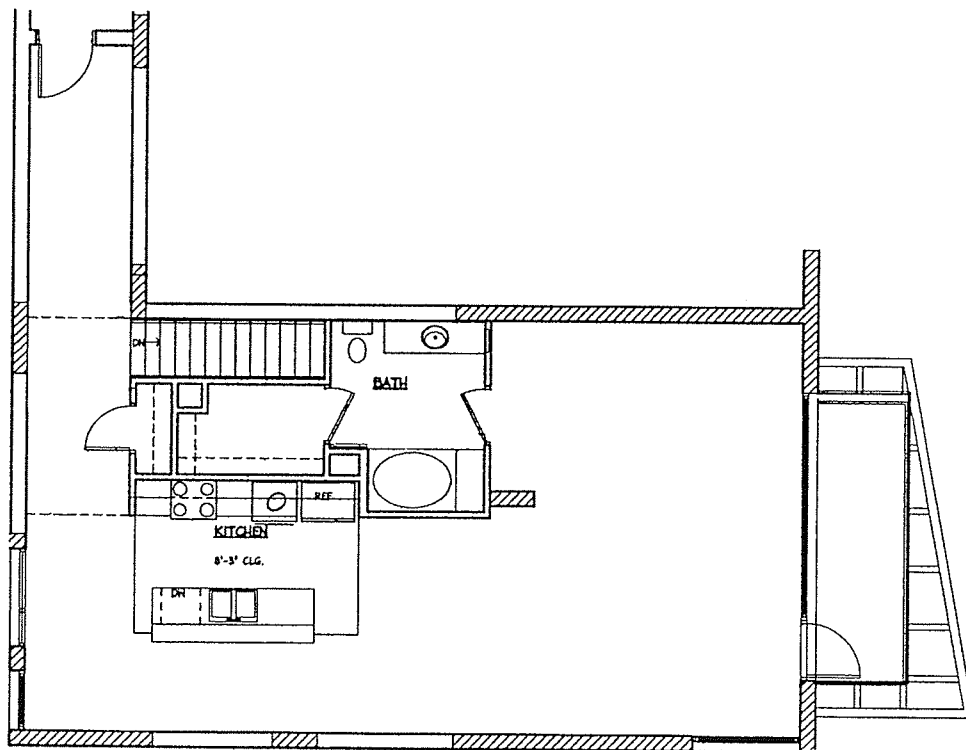

lofts

Unit Type C

L3

- 2 stories
- 1.5 bathrooms
- 1st-story retail space

1st story	788 sq. ft.
2nd story	1,057 sq. ft.
total	1,845 sq. ft.

lofts

Unit Type A

L1