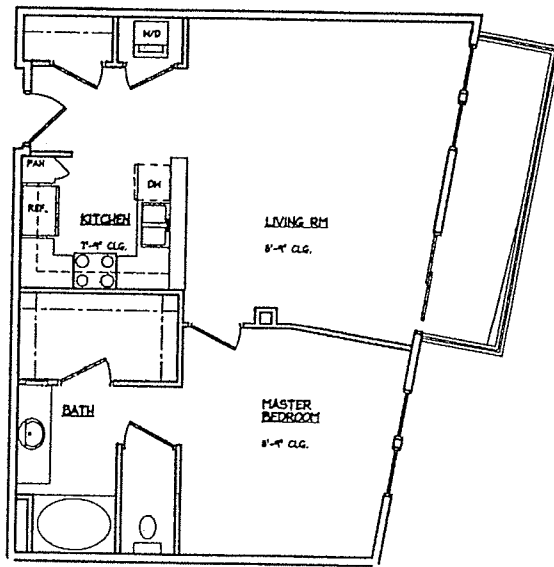

TOWNS

Unit Type X

T49, T32

- 1 story
- 1 bedroom
- 1 bathroom

.....
800 sq. ft.