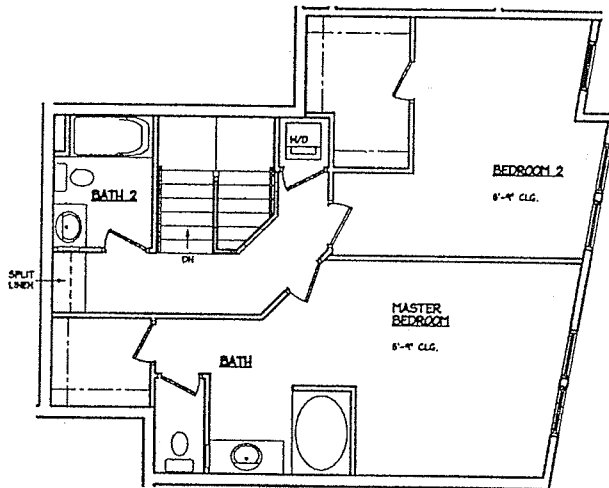

2nd story.....