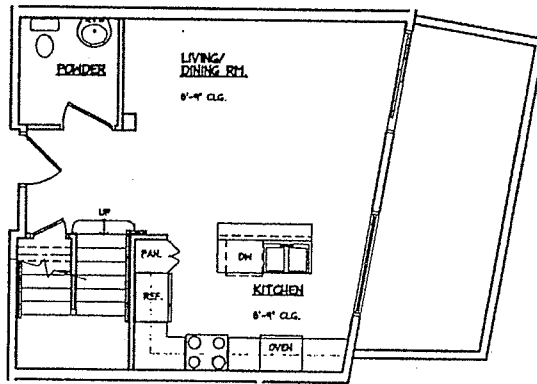

TOWNS

Unit Type S

T18

- 2 stories
- 1 bedroom
- 1.5 bathrooms

1st story	455 sq. ft.
2nd story	401 sq. ft.
total	856 sq. ft.

1st story.....