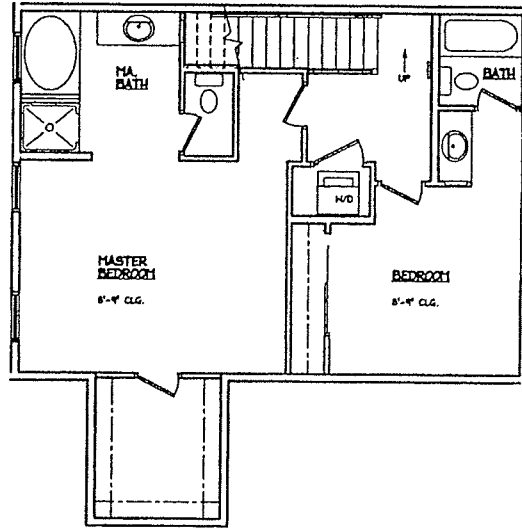

TOWNS

Unit Type Q

T55

- 3 stories
- 2 bedrooms
- 2.5 bathrooms
- 3rd story mezzanine

1st story	706 sq. ft.
2nd story	639 sq. ft.
3rd story	177 sq. ft.
total	1,522 sq. ft.

1st story

2nd story

3rd story