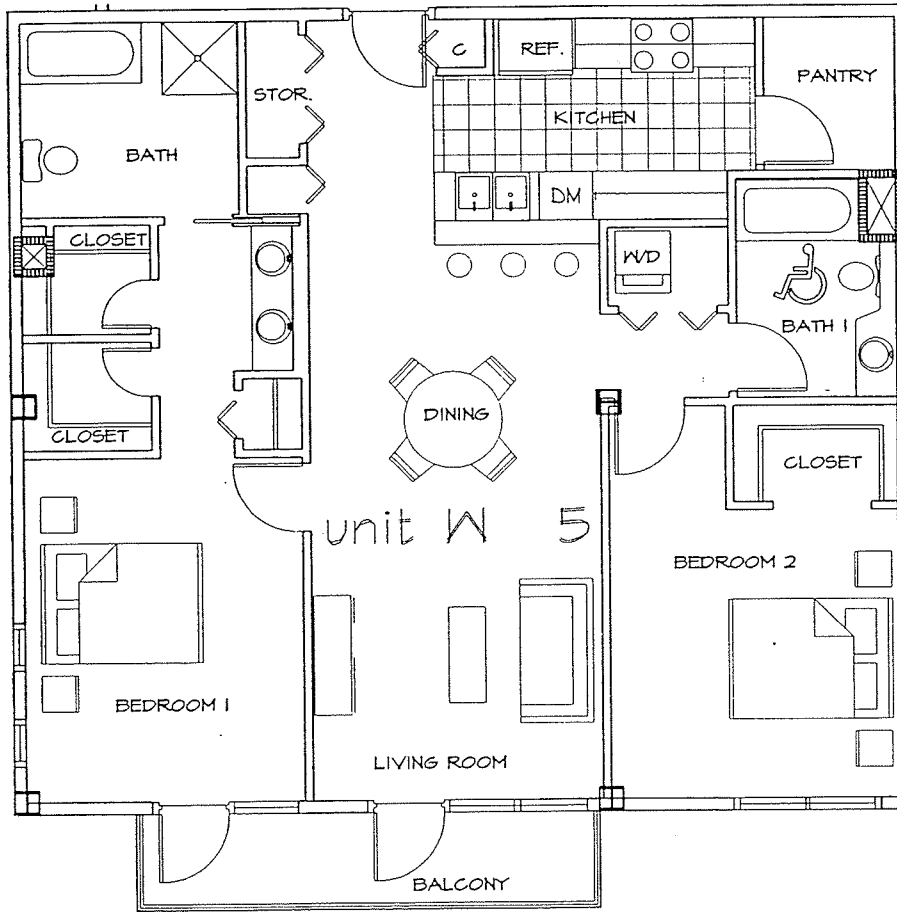

DATE: 4/22/02

PROJECT
NORTH

BELLA VEA

1608 India Street, San Diego, California 92101

CARRIER JOHNSON

KEY PLAN

INDIA STREET