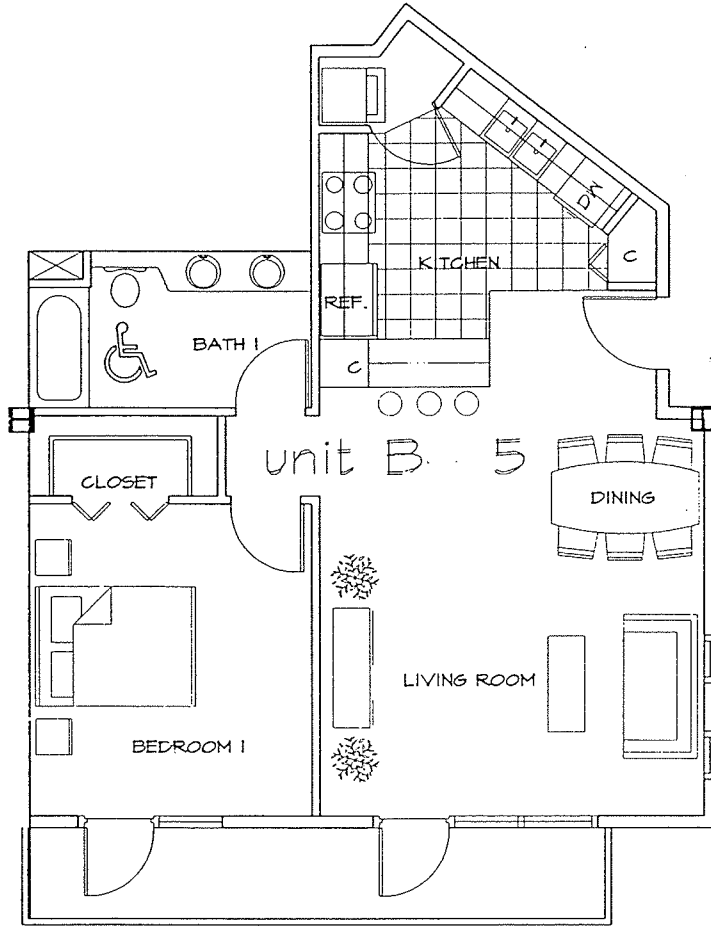

BELLA VEA

1608 India Street, San Diego, California 92101

CARRIER JOHNSON

KEY PLAN

CEDAR STREET

INDIA STREET

DATE: 4/22/02

BELLA VEA