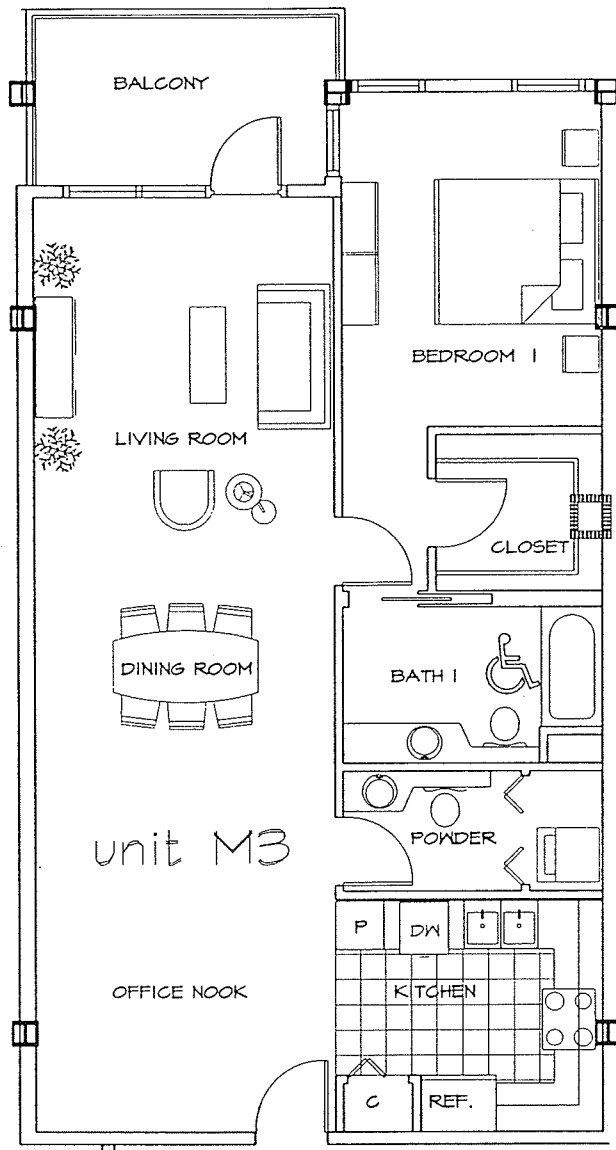

BELLA VEA

1608 India Street, San Diego, California 92101

CARRIER JOHNSON

KEY PLAN

CEDAR STREET

INDIA STREET

DATE: 4/22/02

PROJECT
NORTH