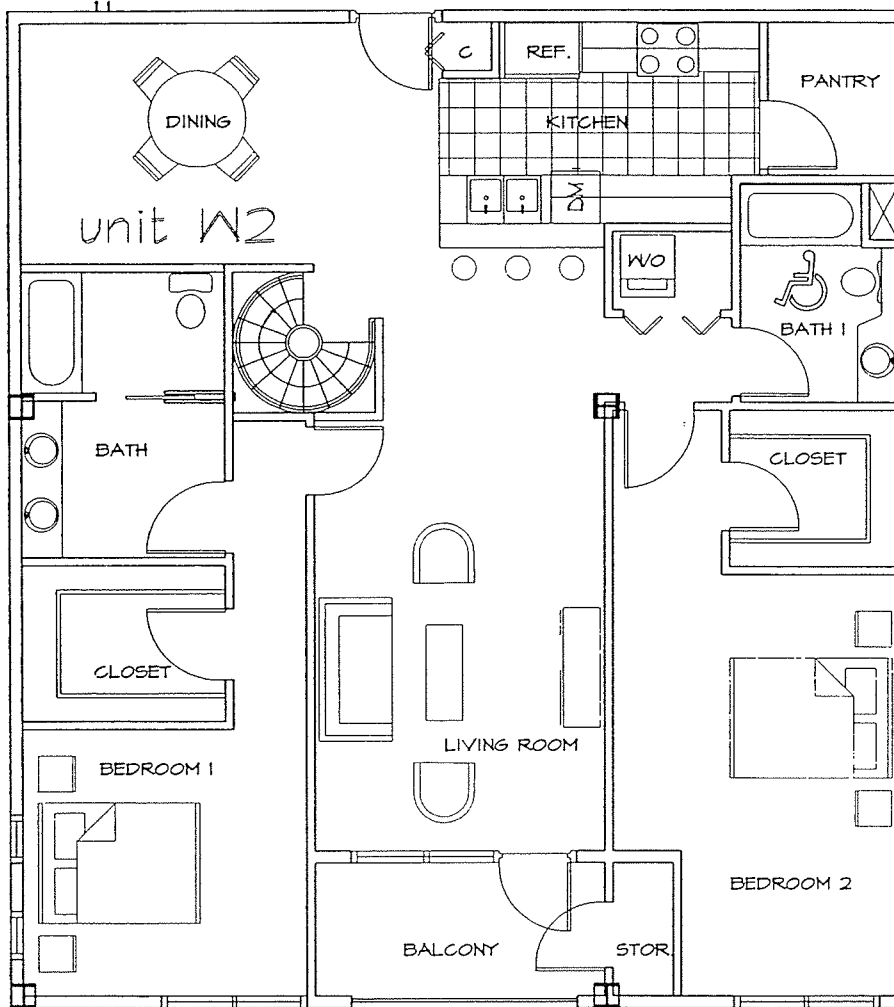

1608 India Street, San Diego, California 92101

CARRIER JOHNSON

KEY PLAN

CEDAR STREET

INDIA STREET

DATE: 4/22/02

PROJECT
NORTH

BELLA VUE