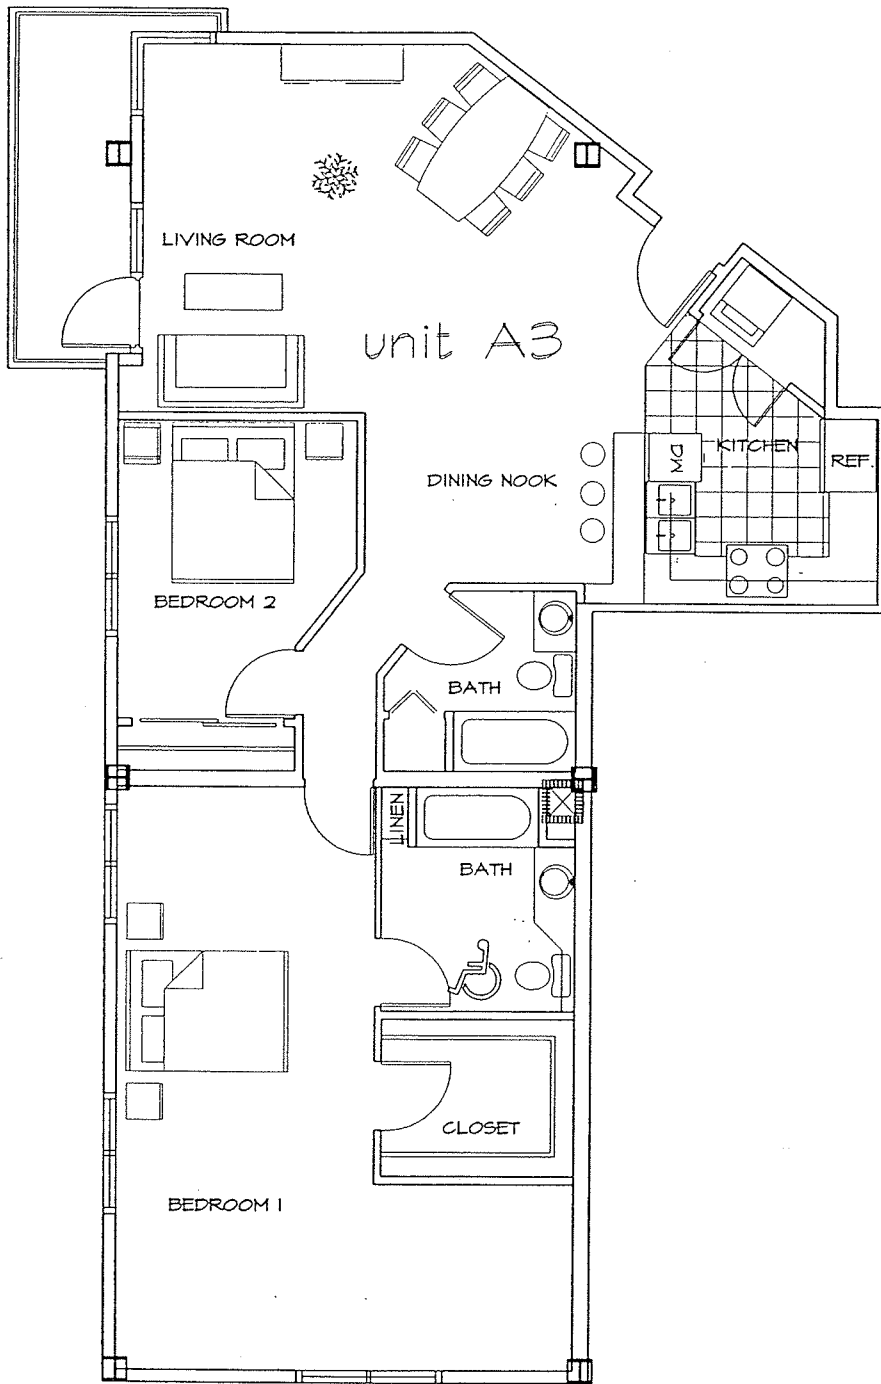

DATE: 4/22/02

PROJECT
NORTH

BELLA VEA

1608 India Street, San Diego, California 92101

CARRIER JOHNSON

KEY PLAN

INDIA STREET

DATE: 4/22/02