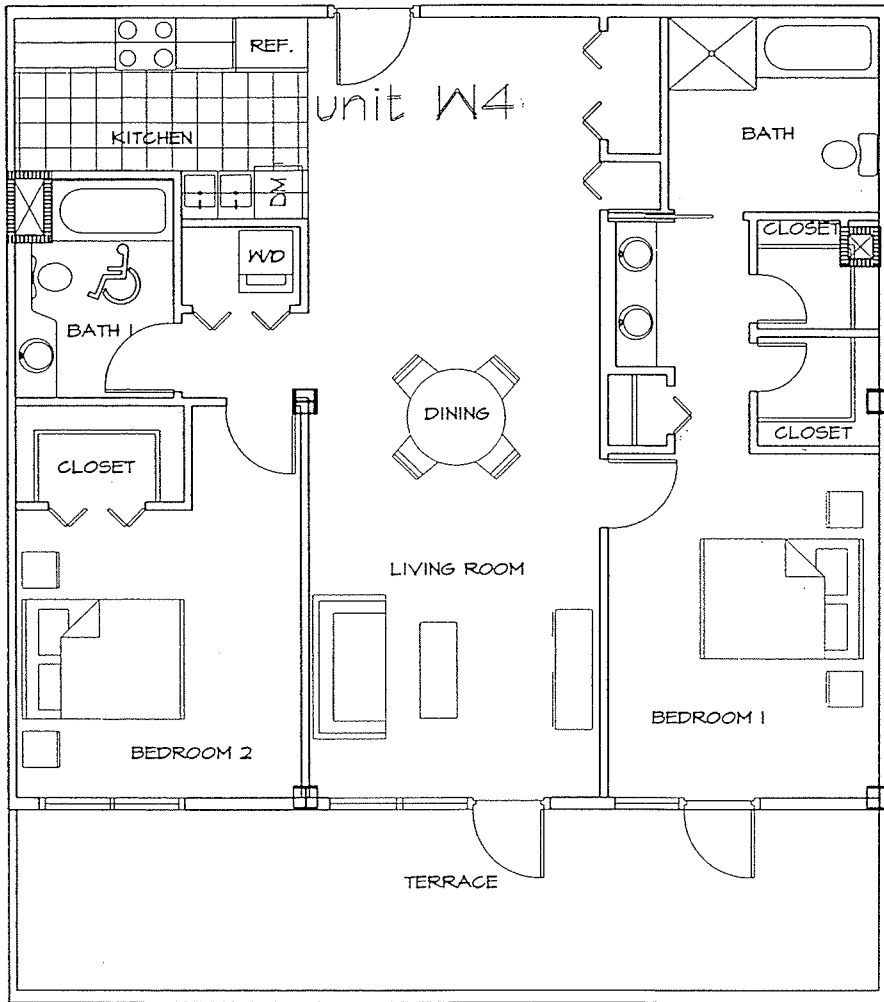

INDIA STREET

DATE: 4/22/02

PROJECT
NORTH

BELLA VEA

1608 India Street, San Diego, California 92101

CARRIER JOHNSON

KEY PLAN

INDIA STREET