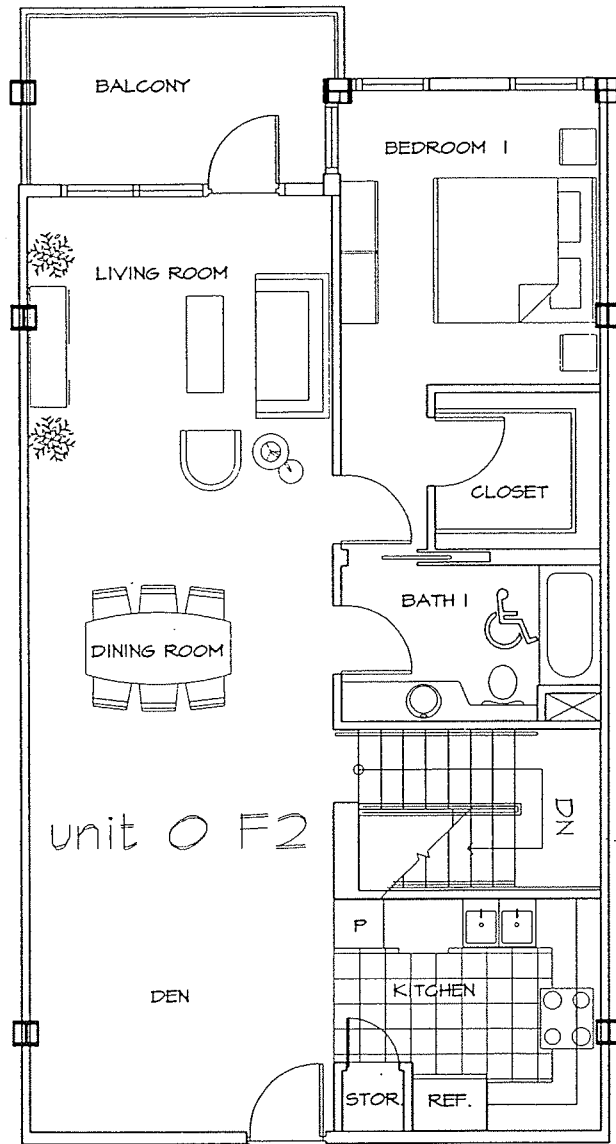

DATE: 4/22/02

PROJECT
NORTH

BELLA VEA

1608 India Street, San Diego, California 92101

CARRIER JOHNSON

KEY PLAN

CEDAR STREET

INDIA STREET