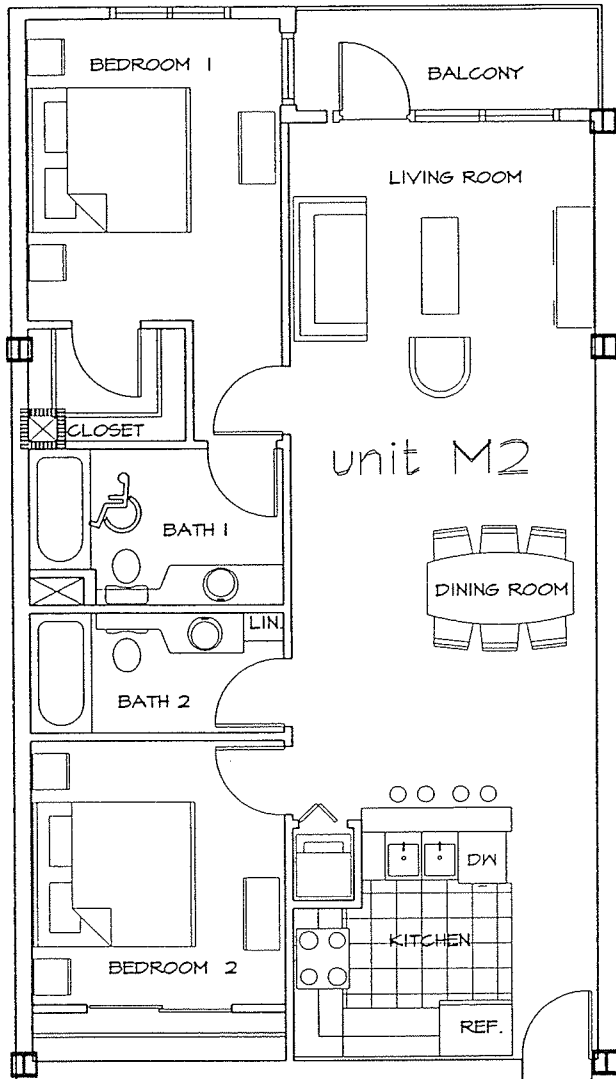

PROJECT
NORTH

BELLA VEA

1608 India Street, San Diego, California 92101

CARRIER JOHNSON

KEY PLAN

INDIA STREET

DATE: 4/22/02

PROJECT
NORTH