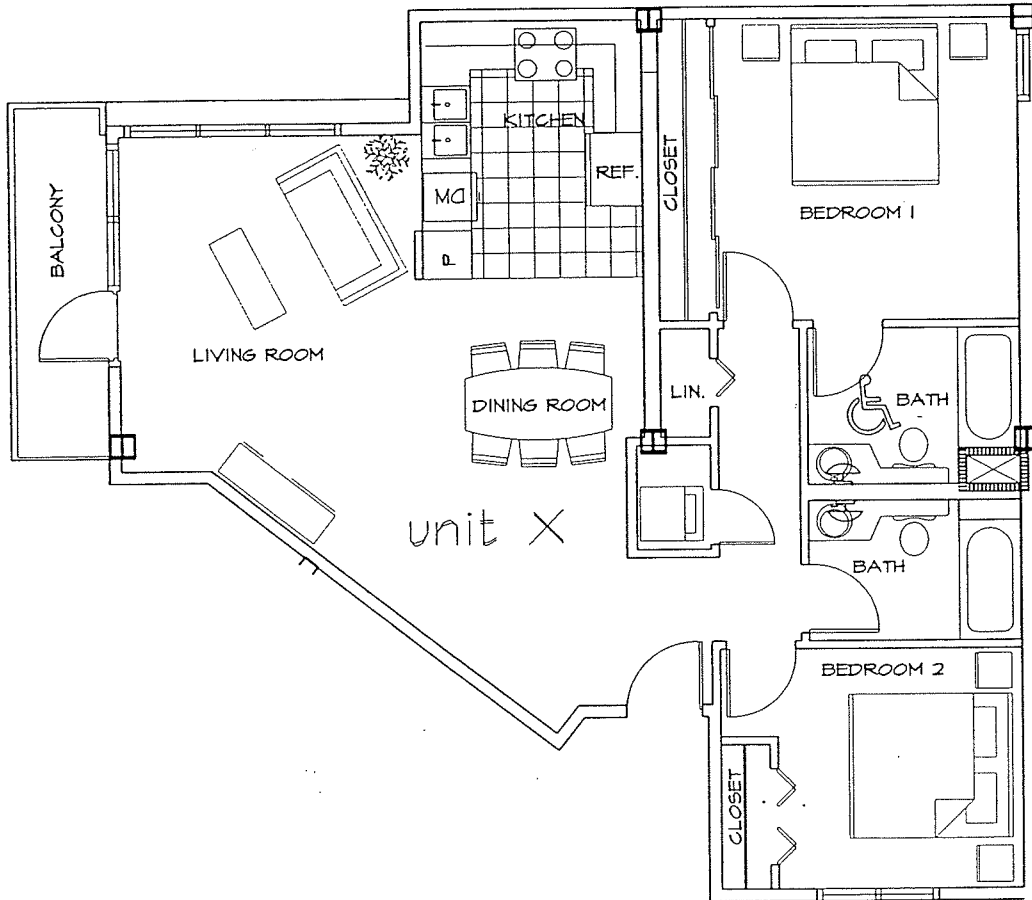

unit X

DATE: 4/22/02