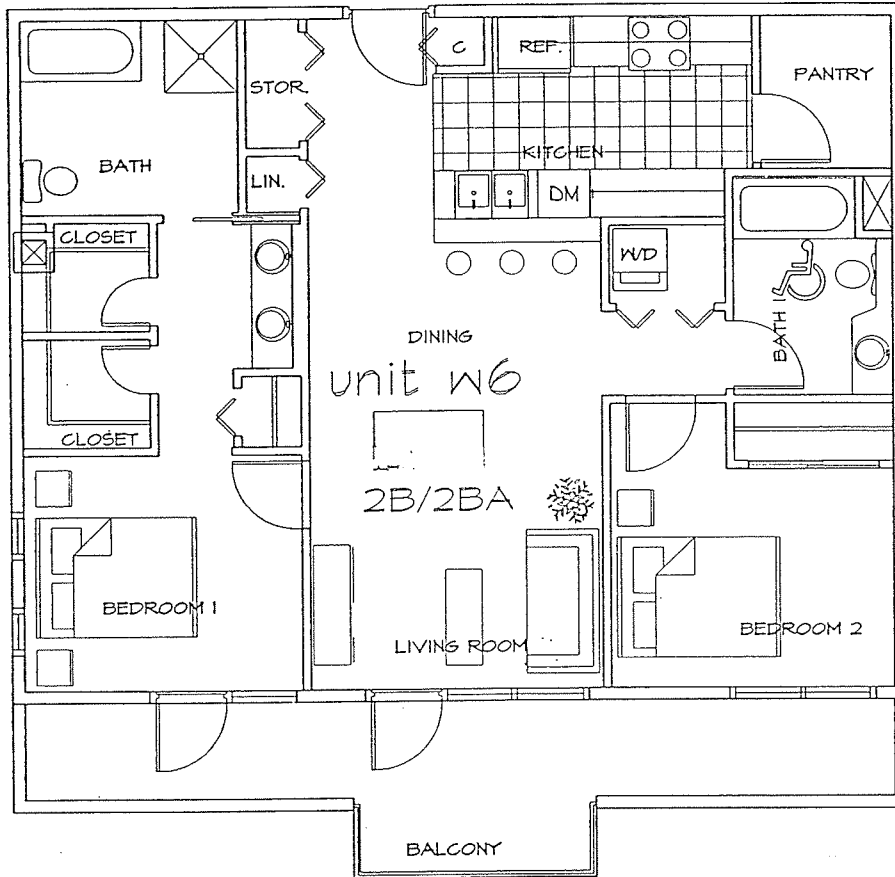

Areas shown here are estimated by the Architect and are not to be used for any legal purpose.

DATE: 4/8/02

0 2 4 8 16

SCALE: 1/8" = 1'-0"

BELLA VEA

1608 India Street, San Diego, California 92101

CARRIER JOHNSON