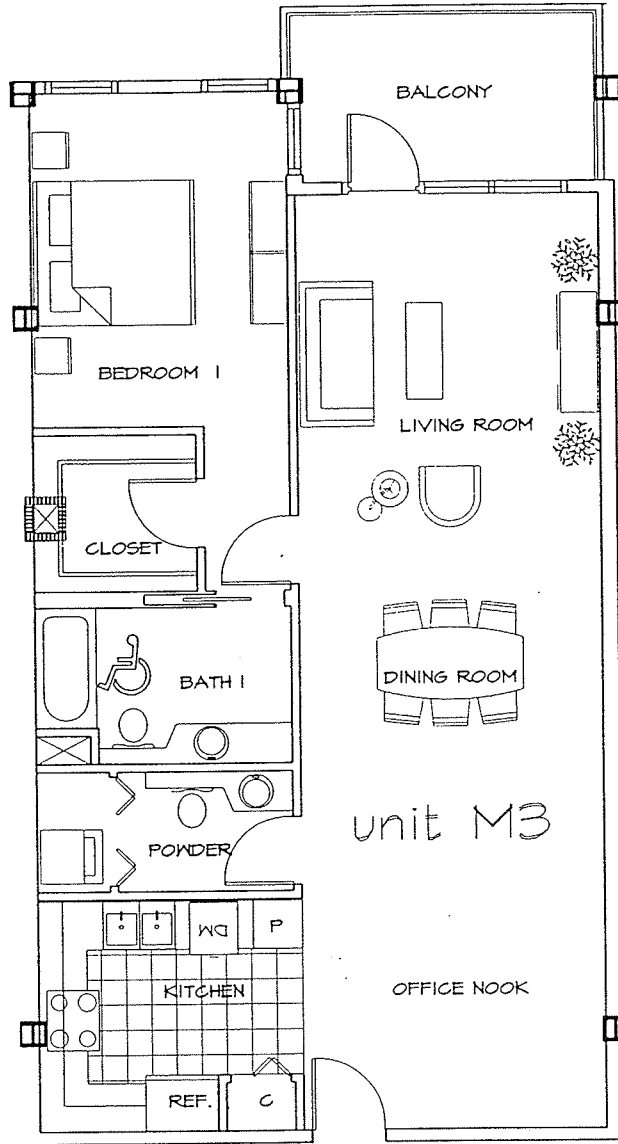

BELLA VEA

1608 India Street, San Diego, California 92101

CARRIER JOHNSON

KEY PLAN

CEDAR STREET

INDIA STREET

DATE: 4/22/02

PROJECT
NORTH