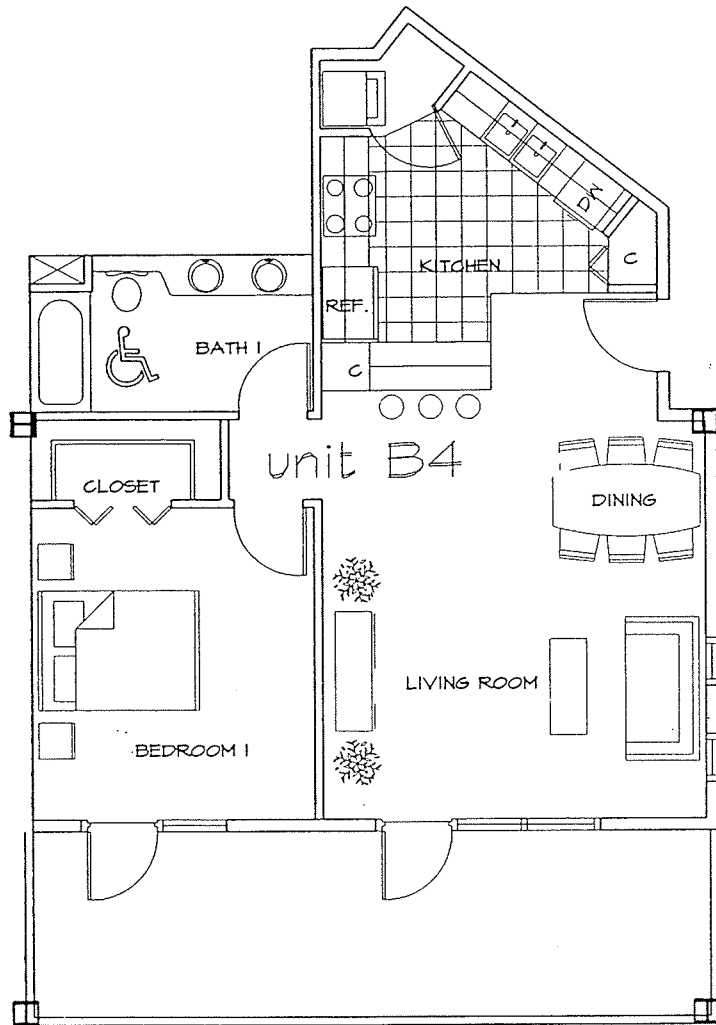

BELLA VEA

1608 India Street, San Diego, California 92101

CARRIER JOHNSON

KEY PLAN

CEDAR STREET

INDIA STREET

DATE: 4/22/02

PROJECT
NORTH