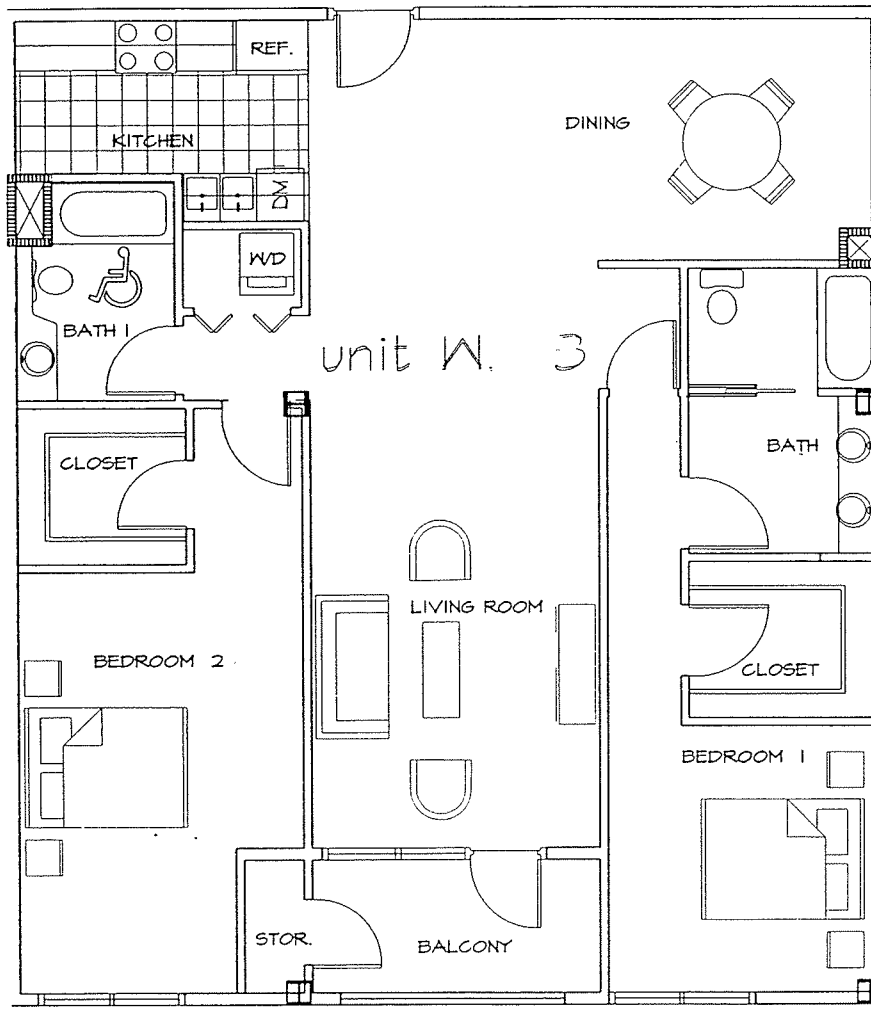

DATE: 4/22/02

PROJECT
NORTH

BELLA VEA

1608 India Street, San Diego, California 92101

CARRIER JOHNSON

KEY PLAN

INDIA STREET