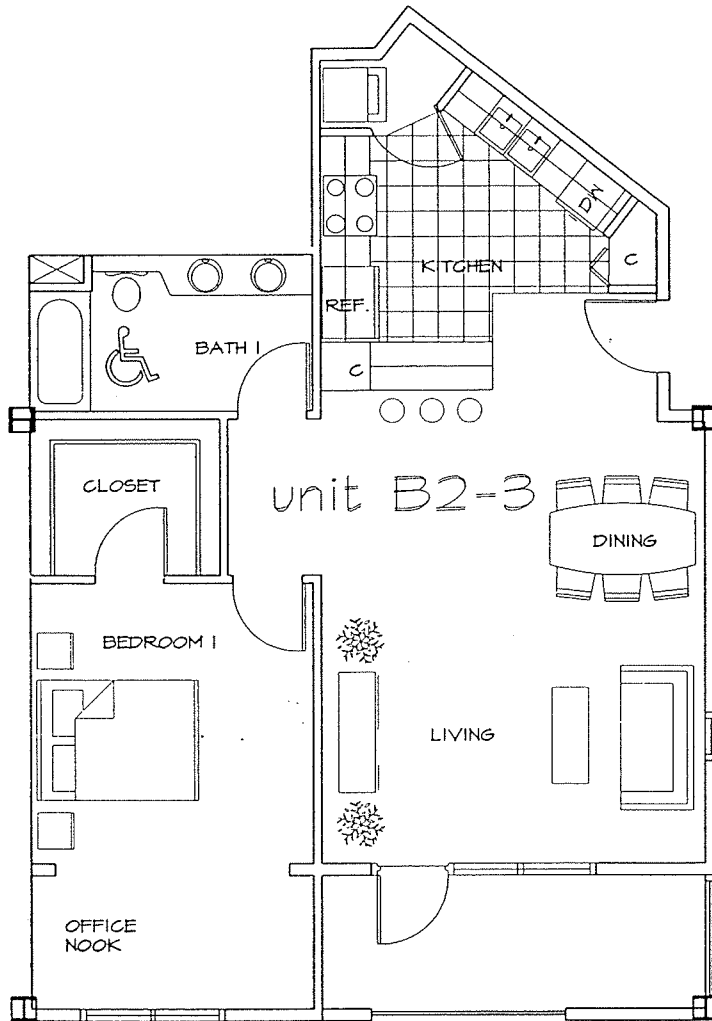

DATE: 4/22/02

PROJECT
NORTH

BELLA VEA

1608 India Street, San Diego, California 92101

CARRIER JOHNSON