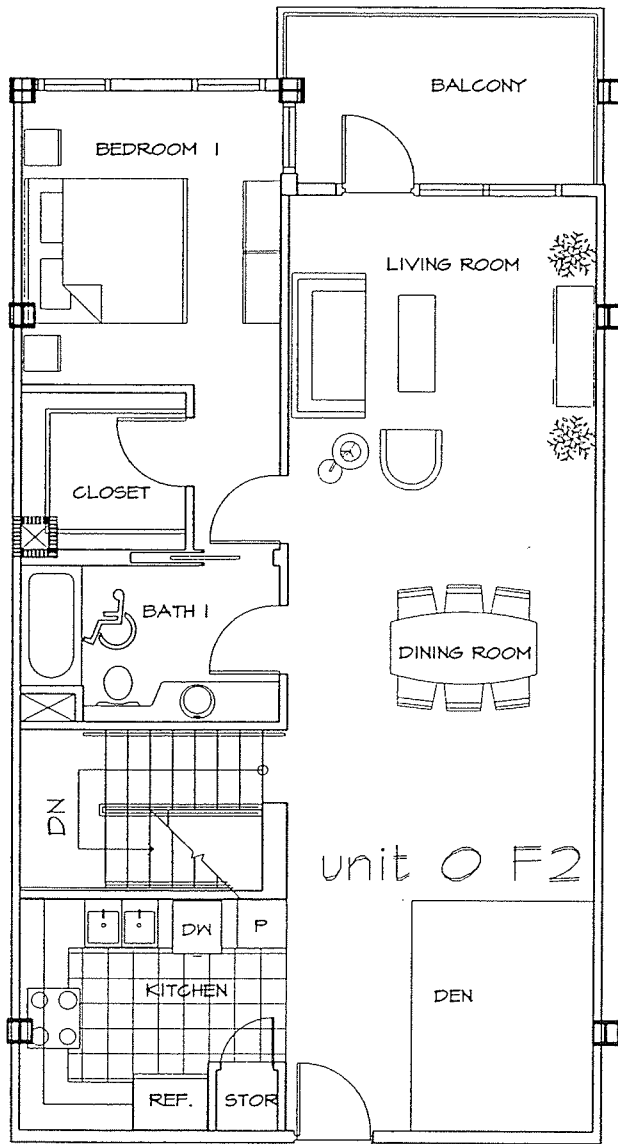

DATE: 4/22/02

PROJECT
NORTH

BELLA VEA

1608 India Street, San Diego, California 92101

CARRIER JOHNSON