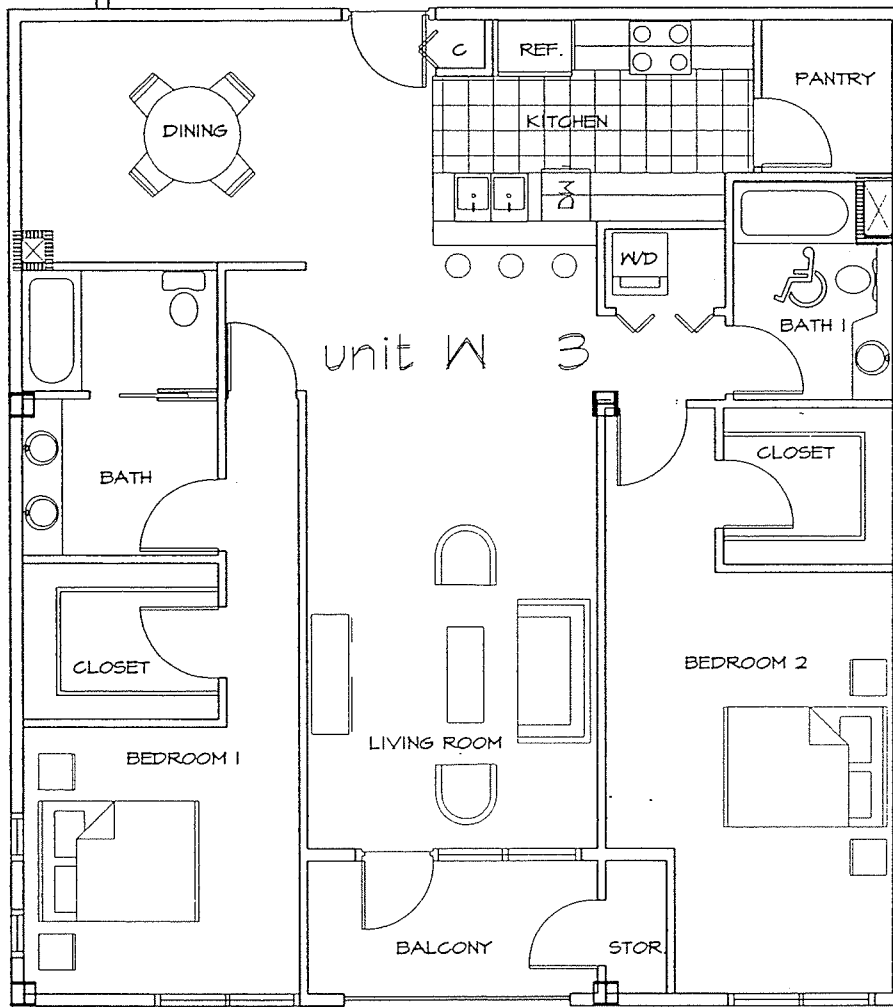

DATE: 4/22/02

PROJECT
NORTH

BELLA VEA

1608 India Street, San Diego, California 92101

CARRIER JOHNSON

KEY PLAN

INDIA STREET