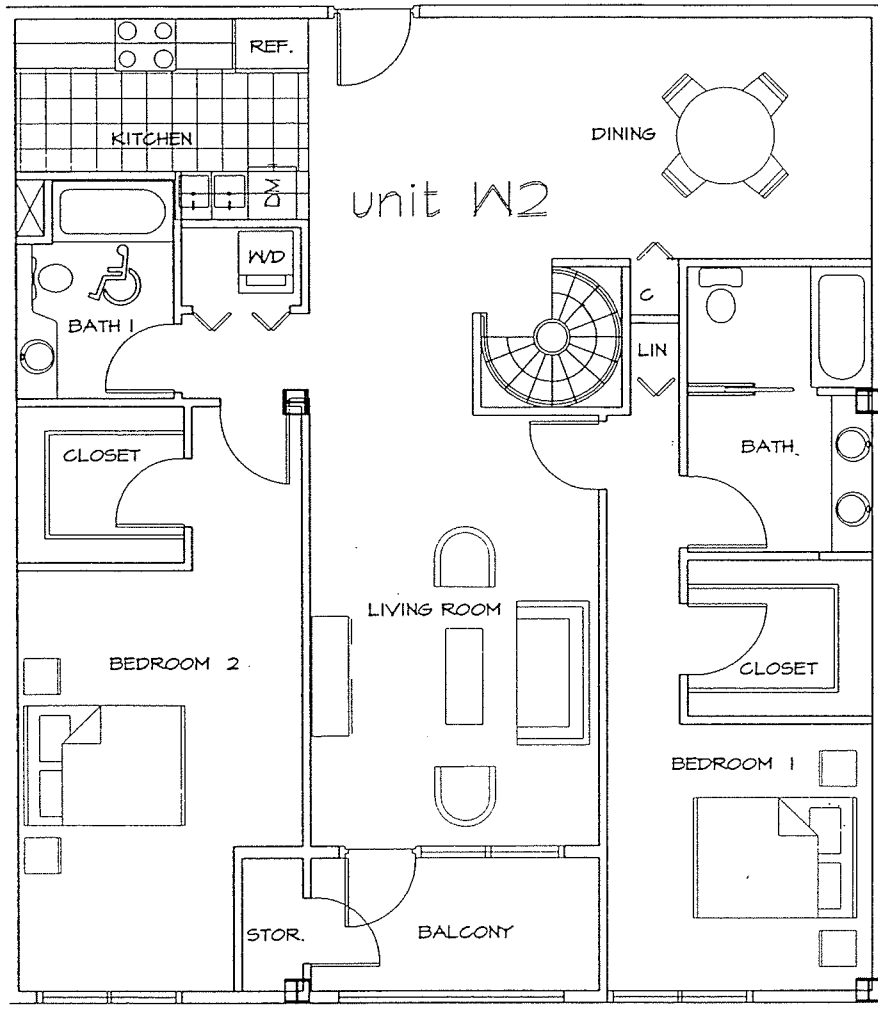

DATE: 4/22/02

BELLA VEA

1608 India Street, San Diego, California 92101

PROJECT
NORTH