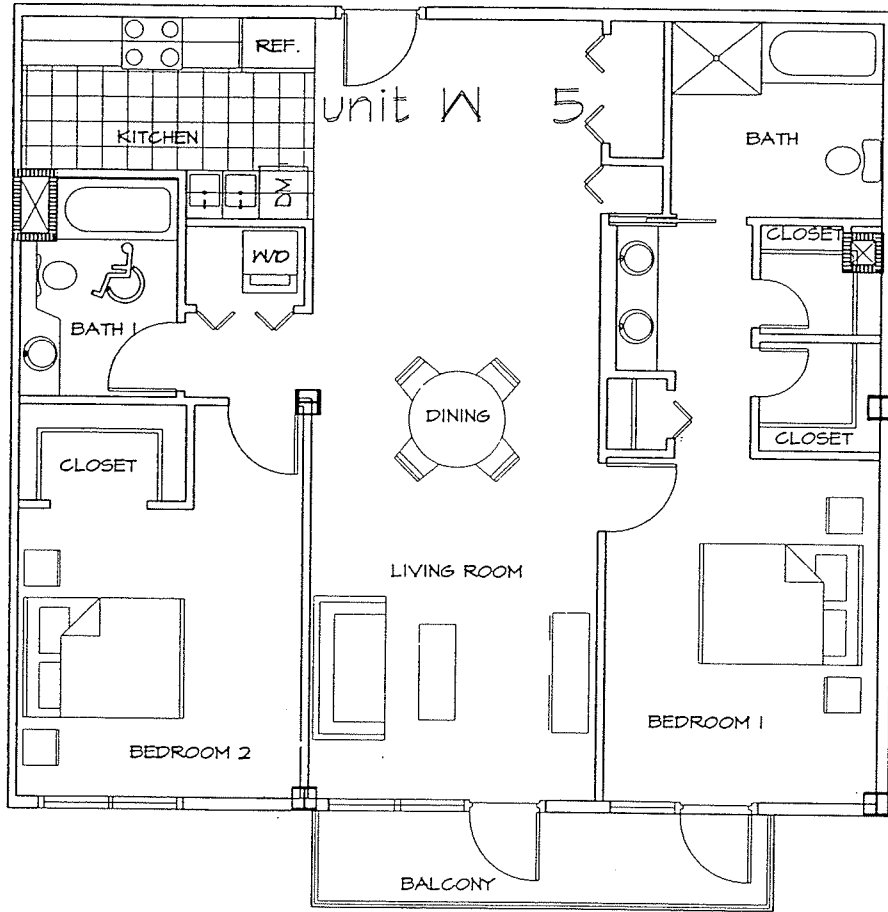

DATE: 4/22/02

PROJECT
NORTH

BELLA VEA

1608 India Street, San Diego, California 92101

CARRIER JOHNSON

KEY PLAN

INDIA STREET