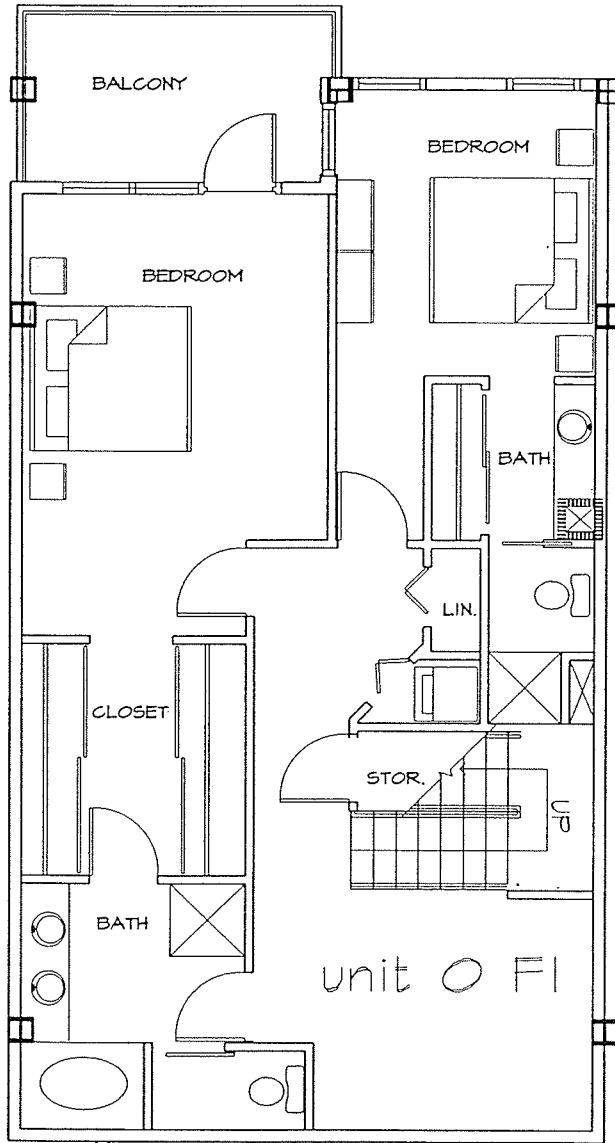

DATE: 4/22/02

PROJECT
NORTH

BELLA VEA

1608 India Street, San Diego, California 92101

CARRIER JOHNSON

KEY PLAN

INDIA STREET

DATE: 4/22/02