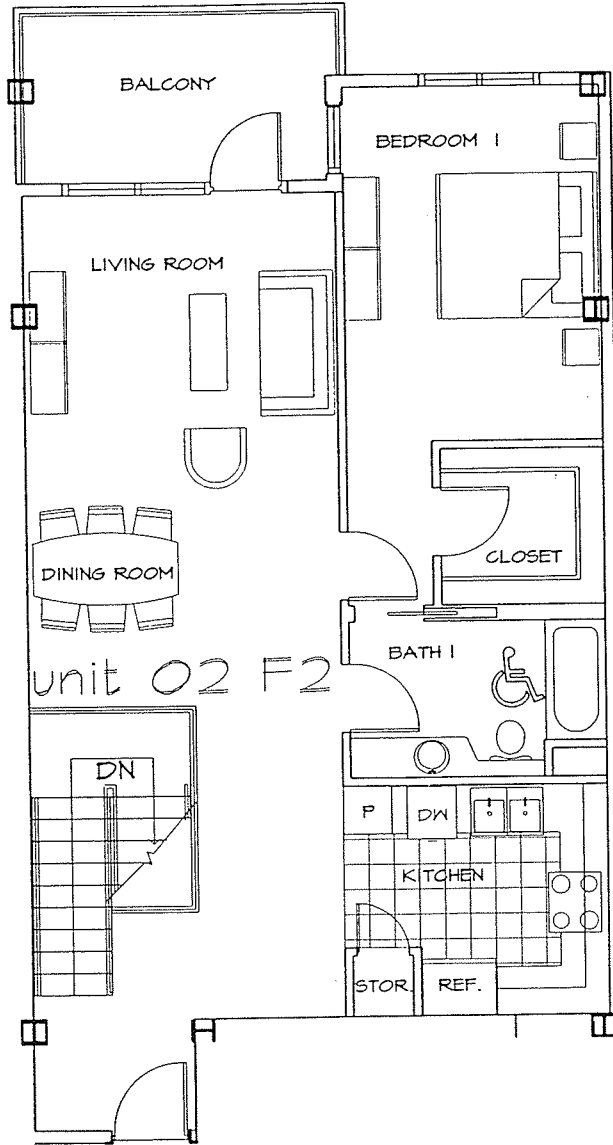

DATE: 4/22/02

PROJECT
NORTH

BELLA VEA

1608 India Street, San Diego, California 92101

CARRIER JOHNSON

INDIA STREET