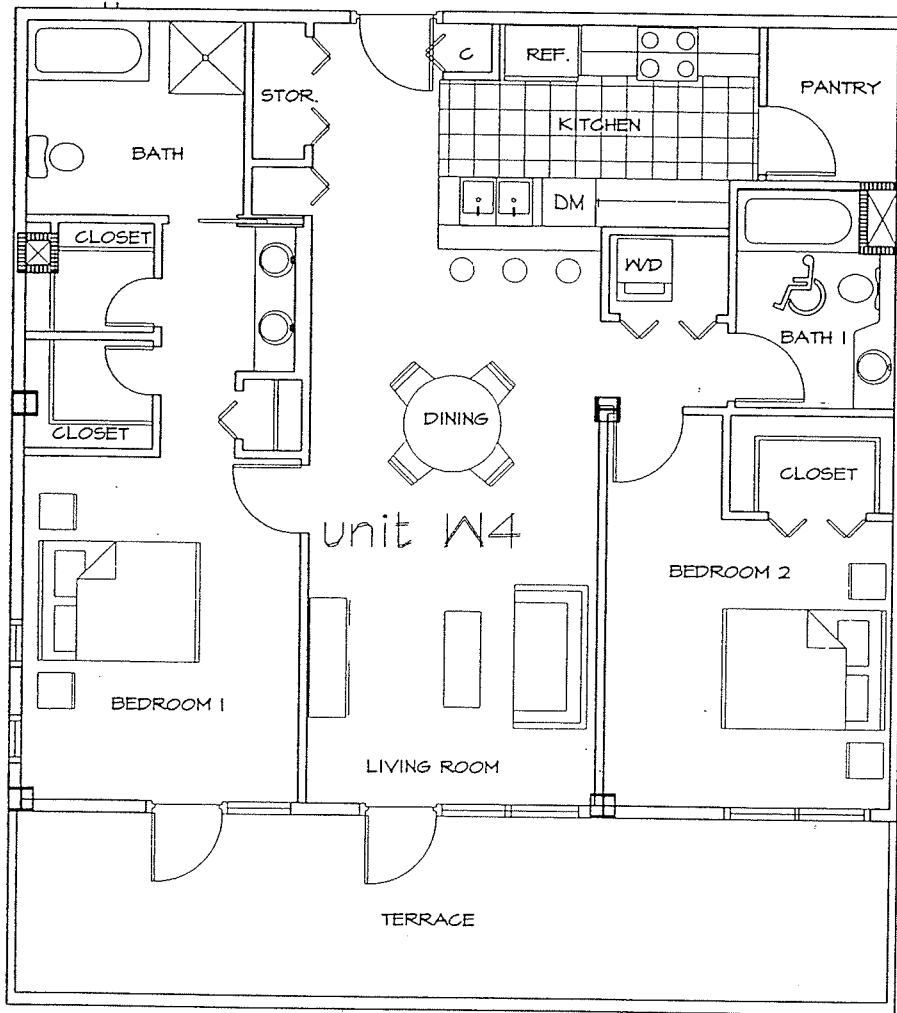

DATE: 4/22/02

PROJECT
NORTH

BELLA VEA

1608 India Street, San Diego, California 92101

CARRIER JOHNSON

KEY PLAN

INDIA STREET