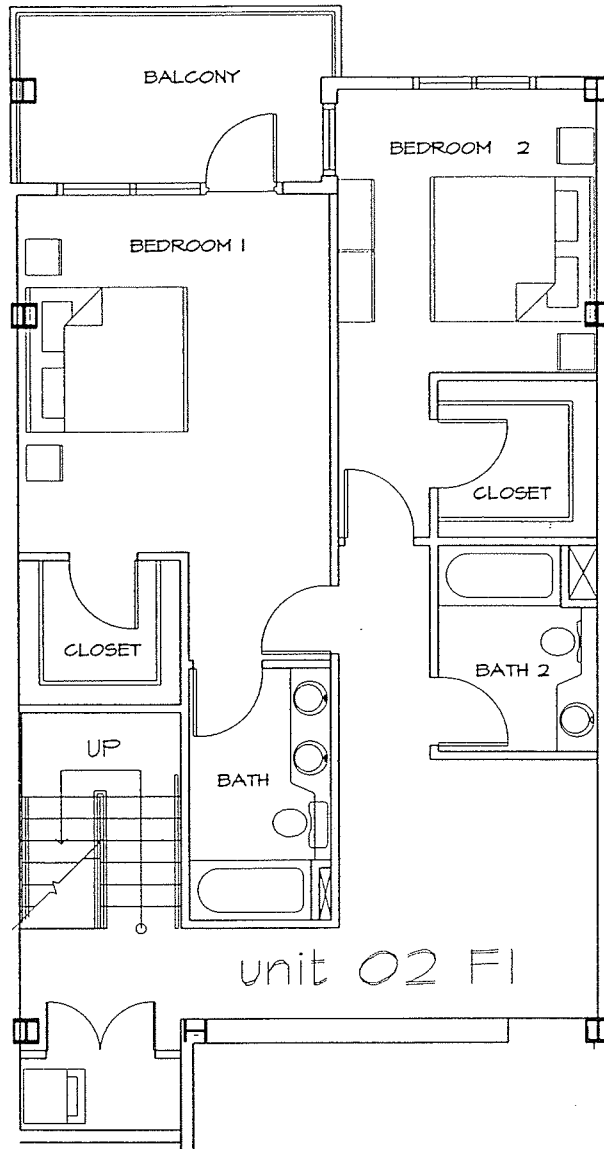

DATE: 4/22/02

PROJECT
NORTH

BELLA VEA

1608 India Street, San Diego, California 92101

CARRIER JOHNSON

KEY PLAN

INDIA STREET