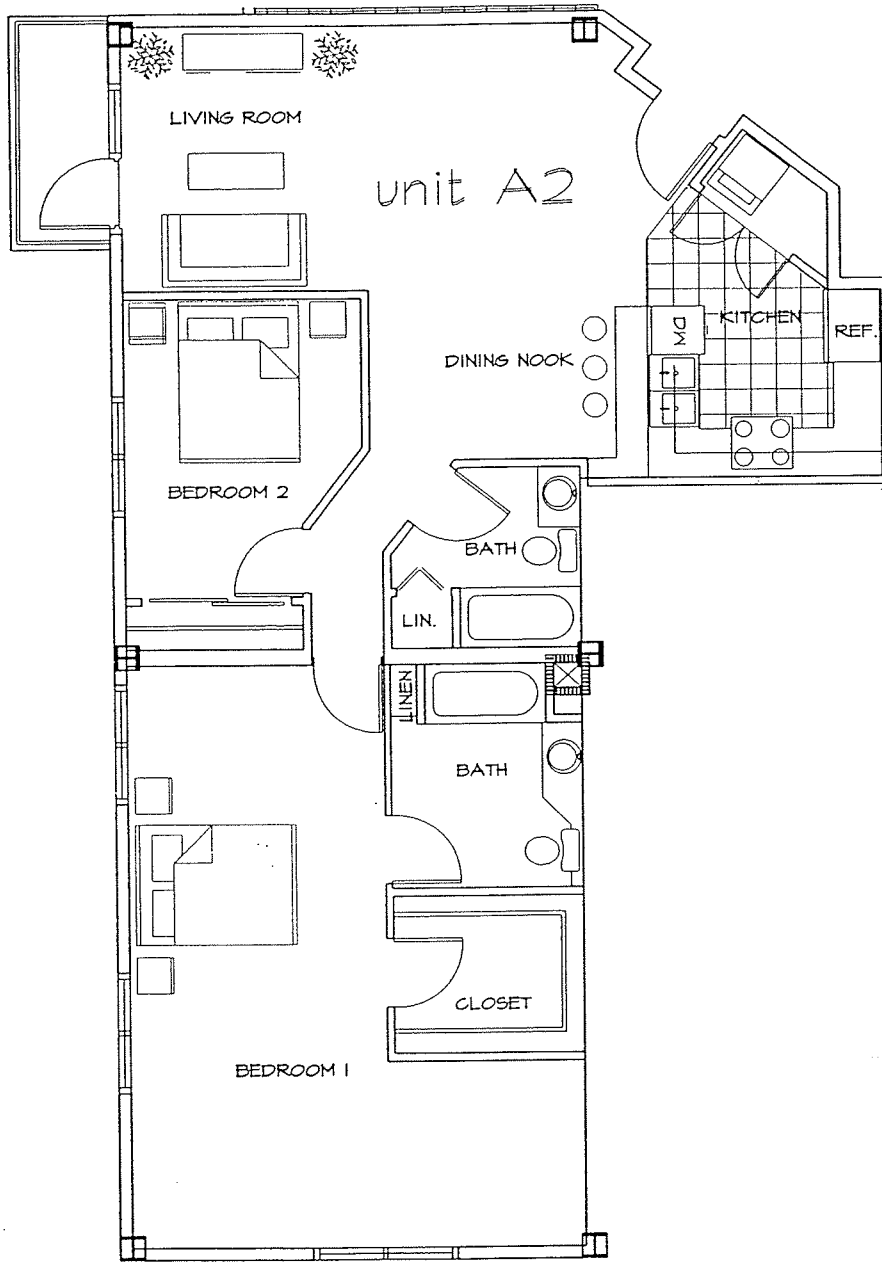

DATE: 4/22/02

PROJECT
NORTH

BELLA VEA

1608 India Street, San Diego, California 92101

CARRIER JOHNSON

KEY PLAN

CEDAR STREET

INDIA STREET