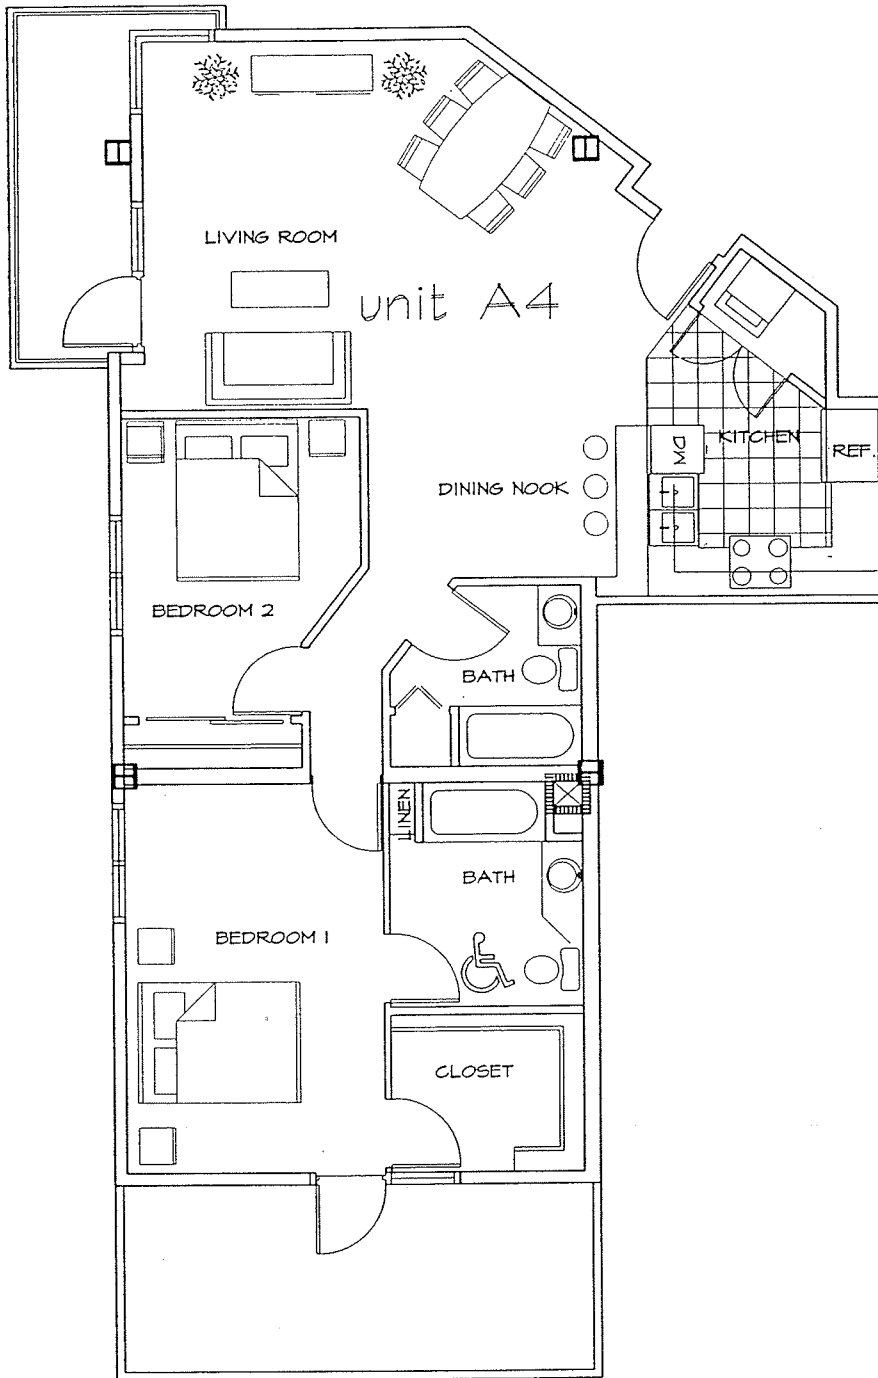

PROJECT
NORTH

BELLA VITA

1608 India Street, San Diego, California 92101

CARRIER JOHNSON

KEY PLAN

CEDAR STREET

INDIA STREET

DATE: 4/22/02